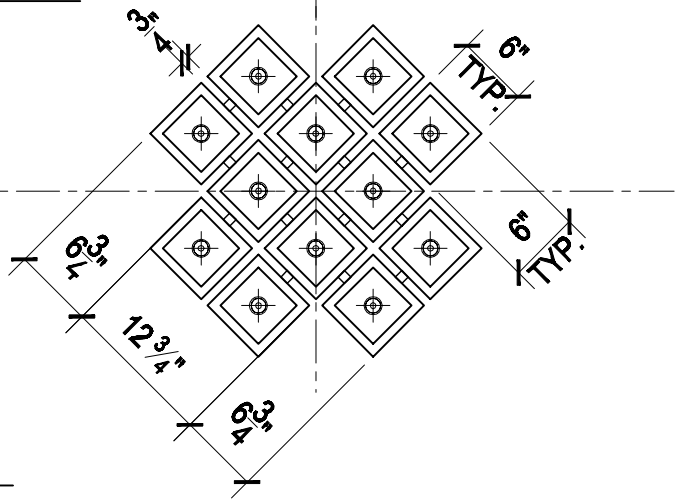

- NOTES:**
- 1) **METAL:** ALL EXPOSED METAL TO MATCH "MT-01".
 - 2) **SHADE:** "SOLID WOOD, OAK FINISH".
 - 3) **SOCKETS:** 12x EDISON BASE MEDIUM.
5w EA MAX, CFL & LED COMPATIBLE.
BULB: T14 LED EDISON LAMP

VERTICAL SECTION

BOTTOM VIEW

CUSTOM LIQUOR BAR LIGHT
 MODEL #: LT-23 QTY: 1

THE SANCTUARY HOTEL
 MARINA, CA.