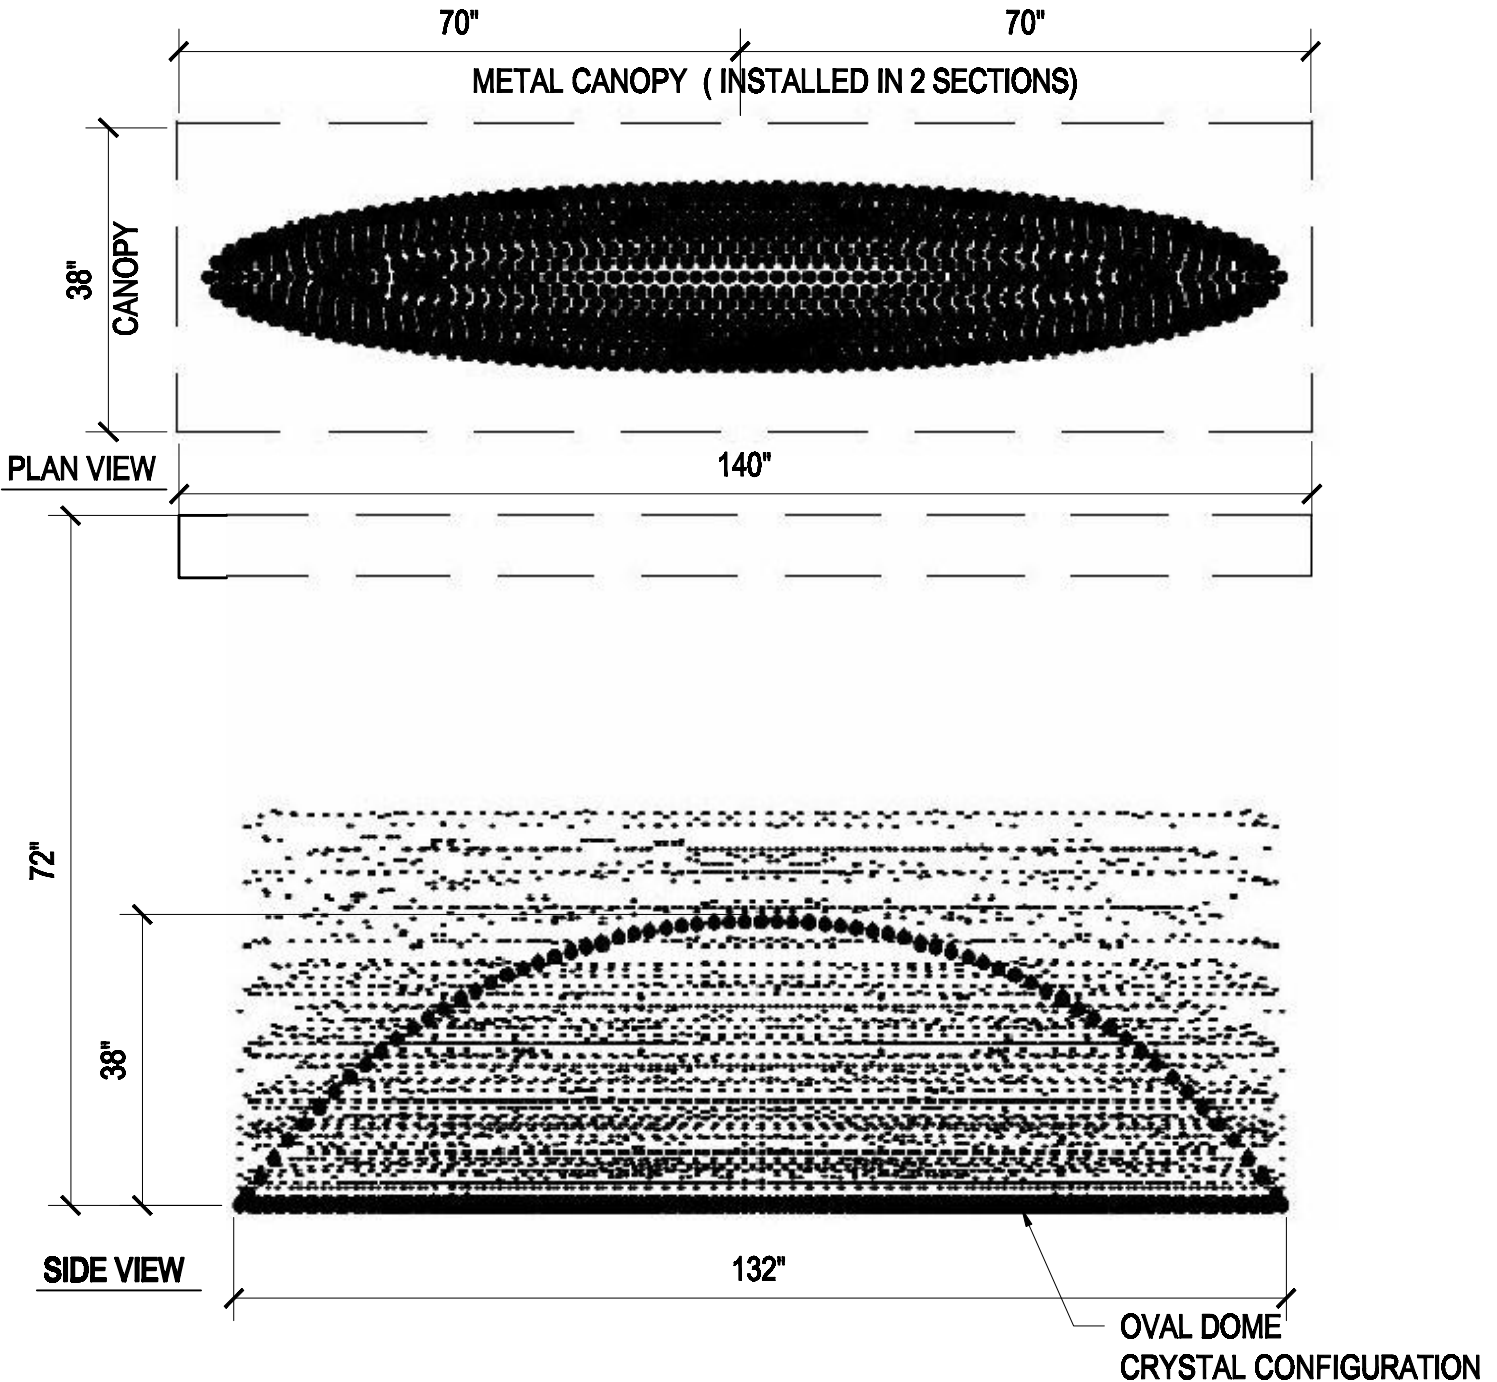

**NOTES:**

- 1) **METAL:** ALL EXPOSED METAL TO BE POWDERCOAT "WHITE".
- 2) **SOCKETS:** LED RECESSED SPOTLIGHTS, 2700k DIMMABLE, 120V.
- 3) **BEADS:** SUSPENDED "BLACK FACETED" CRYSTALS.

**CUSTOM OVAL CHANDELIER**

CFX-1443055 QTY: 1

**MIDTOWN LOT 5**

MIAMI, FL.