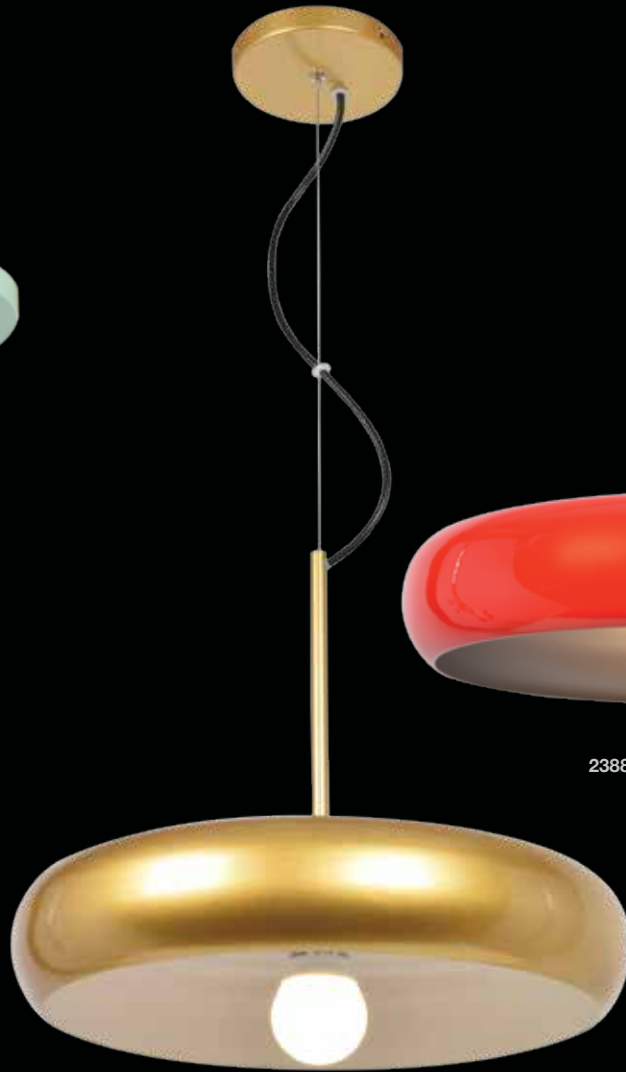

BISTRO COLLECTION

Let the BISTRO collection bring color to your world. Go bold with rip roaring red, nostalgic with 1950's mint green or mixed metal sophisticated with our copper/gold or gold/white options. Matching flush mounts and pendants in a variety of sizes will bring a comprehensive nostalgic atmosphere to your space.

Bistro Pendant

Finish: CP/GLD GLD/WHT MGRN/WHT RED/SILV	Glass: --	Included: G40 Frosted LED Lamp		Certifications: Dry, Ceiling		
Model	Wattage	Base	Type	Kelvin	NomLumen	Dimensions
23883LEDDL- _/_/_	11t x 12 W	E-26	80 CRI LED	2700k	1100lm	15.5"(H); 135.5"(oah); 23.75"(dia)

23882LEDDL- MGRN/WHT

23882LEDDL- GLD/WHT

23882LEDDL- RED/SILV

23882LEDDL- CP/GLD

Bistro Pendant

Finish: CP/GLD GLD/WHT MGRN/WHT RED/SILV	Glass: --	Included: G25 Frosted LED Lamp		Certifications: Dry, Ceiling		
Model	Wattage	Base	Type	Kelvin	NomLumen	Dimensions
23882LEDDL- _/_/_	1lt x 5W	E-26	80 CRI LED	2700k	500lm	12.75"(H); 132.75"(oah); 15.75"(dia)

23880LEDDL-GLD/WHT

23880LEDDL-MGRN/WHT

23880LEDDL-RED/SILV

23880LEDDL-CP/GLD

Bistro Flush Mount

Finish: CP/GLD GLD/WHT MGRN/WHT RED/SILV	Glass: --	Included: G25 Frosted LED Lamp		Certifications: Dry/Damp, Ceiling			
Model	Wattage	Base	Type	Kelvin	NomLumen	Dimensions	
23880LEDDL-_/_/	1lt x 5 W	E-26	80 CRI LED	3000k	500lm	5.5"(H); 15.75"(dia)	