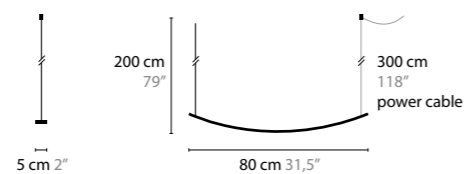

OUT OF LINE XL

14110
LED 13W / 24V / 2700K
COLORS: 02-32-33
NEEDED SUPPLEMENT: CEILING ELECTRICAL BOX