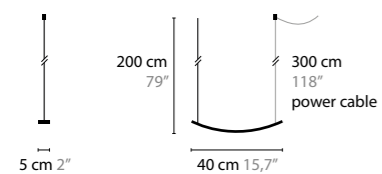

OUT OF LINE

14100
LED 7W / 24V / 2700K
COLORS: 02-32-33
NEEDED SUPPLEMENT: CEILING ELECTRICAL BOX