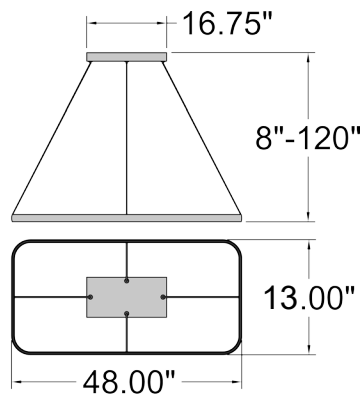

50948LEDD-MBL/ACR

Matte Black Finish

50948LEDD-MWH/ACR

Matte White Finish