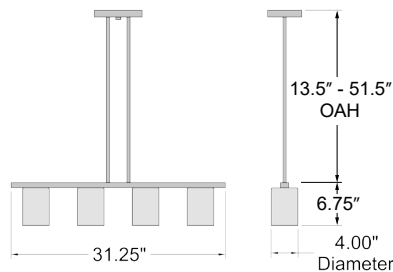

OSLO

62586LEDDL-ML/CLR

4 Light LED Linear Pendant

Matte Black Finish

Clear Glass

31.25" L x 4" W x 6.75" H x 13.5"-51.5" OAH

4 x 8.5W E-26 Replaceable LED (Included)

3200 Nominal Lumens

3000K, 90 CRI, 120v

Dimmable

Dry Location

UL (US/Canada) Listed

JA8-2016/Title 24 Listed, Title 20

10 Feet of Cord Included

6, 16, and 22-inch Down Rods Included

Optional 6, 16, and 22-inch Down Rods Available