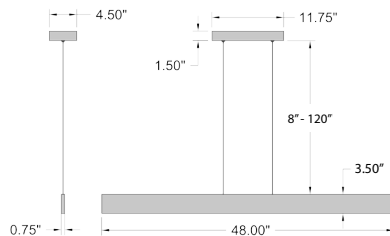

HOLM

Detail

24896LEDD-MWH/ACR
Matte White Finish

24896LEDD-MBL/ACR

LED Linear Pendant

Matte Black Finish

Acrylic Lens

48" L x 3.5" H x 8"-120" OAH

1 x 24 W SSL Dedicated LED (Included)

1955 Delivered Lumens

3000K, 90 CRI, 120v

Dimmable

Dry Location

UL (US/Canada) Listed

10 Feet of Aircraft Cable Included