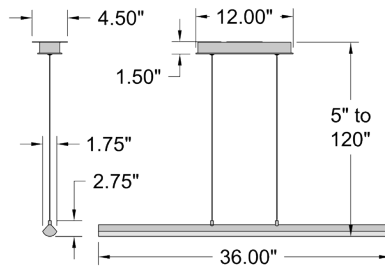

FLOAT

63963LEDD-MBL/ACR

Matte Black Finish

63963LEDD-SILV/ACR

Silver Finish

63963LEDD-MWH/ACR

LED Linear Pendant

Matte White Finish

Acrylic Lens

1.75" L x 36" W x 2.75" H x 5" - 120" OAH

1 x 22 W SSL Dedicated LED (Included)

1466 Delivered Lumens

3200K, 90 CRI, 120v

Dimmable

Damp Location

UL (US/Canada) Listed

JA8-2016/Title 24 Listed

10 Feet of Aircraft Cable Included

FLOAT

63964LEDD-MWH/ACR

Matte White Finish

63964LEDD-SILV/ACR

Silver Finish

63964LEDD-MBL/ACR

LED Linear Pendant

Matte Black Finish

Acrylic Lens

1.75" L x 48" W x 2.75" H x 5" - 120" OAH

1 x 30 W SSL Dedicated LED (Included)

1869 Delivered Lumens

3200K, 90 CRI, 120v

Dimmable

Damp Location

UL (US/Canada) Listed

JA8-2016/Title 24 Listed

10 Feet of Aircraft Cable Included