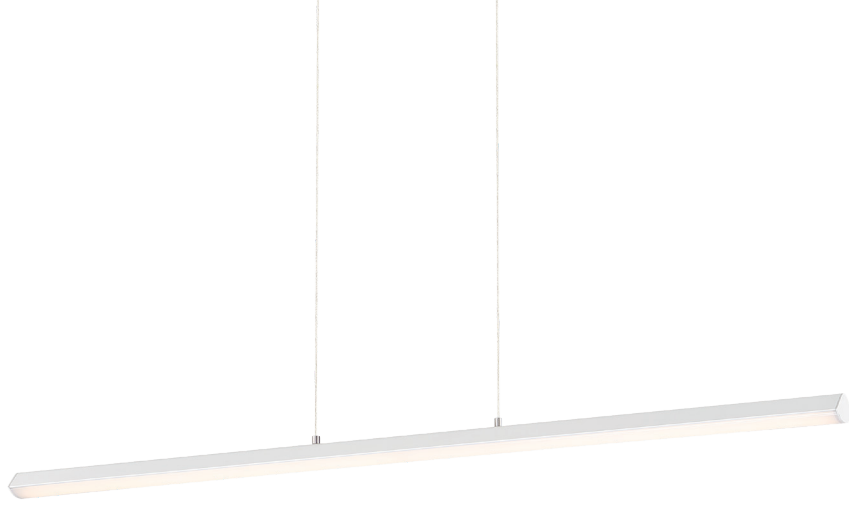

FLOAT

63963LEDD-MBL/ACR

Matte Black Finish

63963LEDD-SILV/ACR

Silver Finish

63963LEDD-MWH/ACR

LED Linear Pendant

Matte White Finish

Acrylic Lens

1.75" L x 36" W x 2.75" H x 5" - 120" OAH

1 x 22 W SSL Dedicated LED (Included)

1466 Delivered Lumens

3200K, 90 CRI, 120v

Dimmable

Damp Location

UL (US/Canada) Listed

JA8-2016/Title 24 Listed

10 Feet of Aircraft Cable Included

FLOAT

63964LEDD-MWH/ACR

Matte White Finish

63964LEDD-SILV/ACR

Silver Finish

63964LEDD-MBL/ACR

LED Linear Pendant

Matte Black Finish

Acrylic Lens

1.75" L x 48" W x 2.75" H x 5" - 120" OAH

1 x 30 W SSL Dedicated LED (Included)

1869 Delivered Lumens

3200K, 90 CRI, 120v

Dimmable