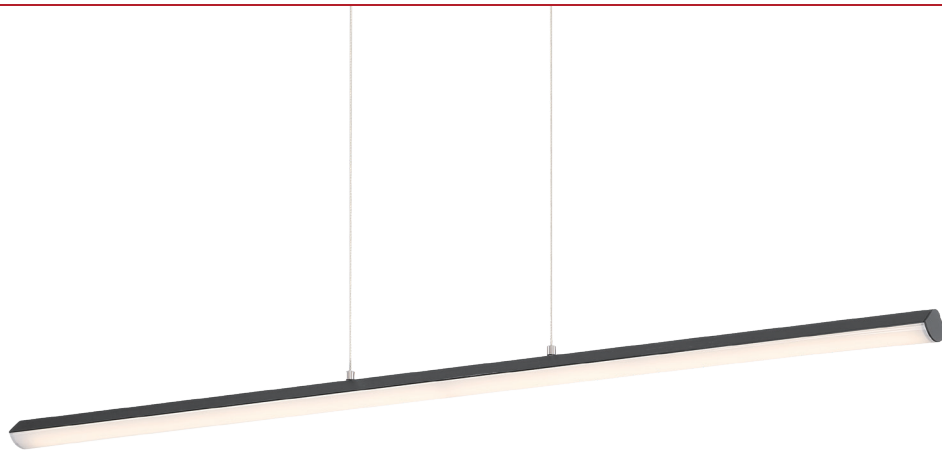

FLOAT

63963LEDD-MBL/ACR

Matte Black Finish

63963LEDD-SILV/ACR

Silver Finish

63963LEDD-MWH/ACR

LED Linear Pendant

Matte White Finish

Acrylic Lens

1.75" L x 36" W x 2.75" H x 5" - 120" OAH

1 x 22 W SSL Dedicated LED (Included)

1466 Delivered Lumens

3200K, 90 CRI, 120v

Dimmable

Damp Location

UL (US/Canada) Listed

JA8-2016/Title 24 Listed

10 Feet of Aircraft Cable Included

FLOAT

63964LEDD-MWH/ACR

Matte White Finish

63964LEDD-SILV/ACR

Silver Finish

63964LEDD-MBL/ACR

LED Linear Pendant

Matte Black Finish

Acrylic Lens

1.75" L x 48" W x 2.75" H x 5" - 120" OAH

1 x 30 W SSL Dedicated LED (Included)

1869 Delivered Lumens

3200K, 90 CRI, 120v

Dimmable