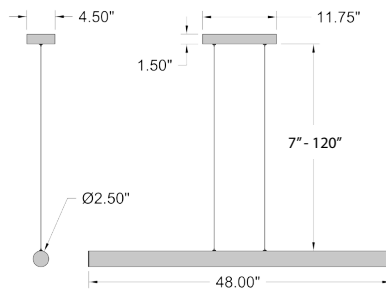

24891LEDD-MBL/ACR

Matte Black Finish