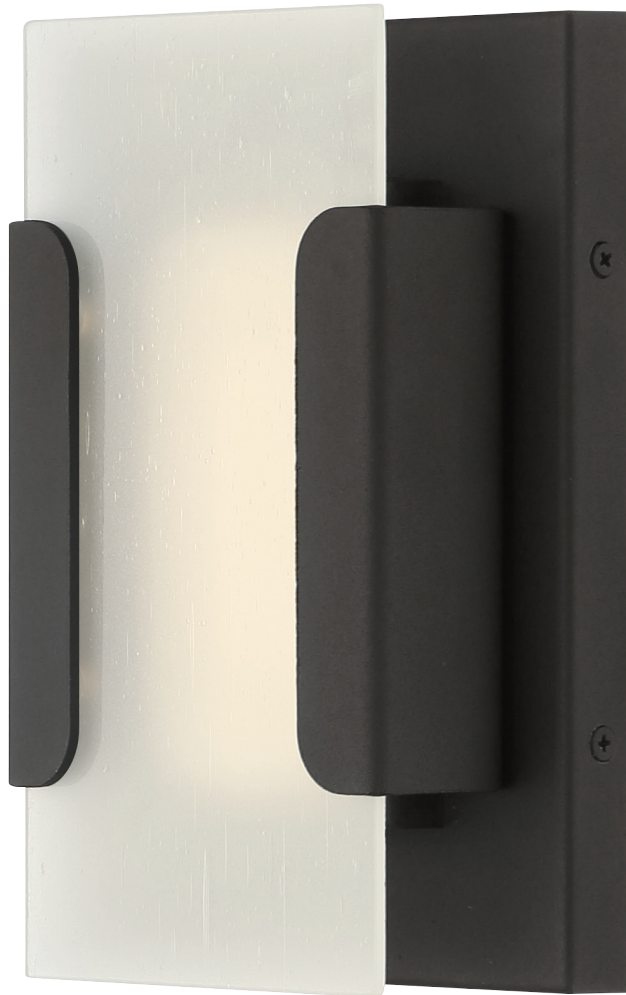

20001LEDDMG-BRZ/SDG

LED Outdoor Wall Mount

Bronze Finish

Frosted Seeded Glass

6"W x 8"H x 2.5"Ext.

1 x 8 W SSL Dedicated LED (Included)

220 Delivered Lumens

3000K, 90 CRI, 120v

Dimmable

Wet Location

ETL (US/Canada) Listed

Marine Grade,ADA,Energy Efficient,JA8-2016/Title 24