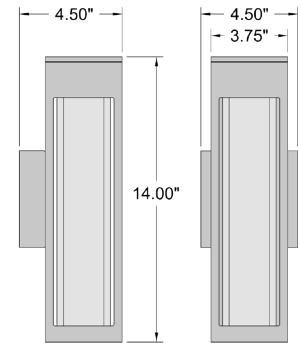

20126LEDDMG-ORB/OPL

Outdoor LED Wall Light

Oil Rubbed Bronze Finish
Clear Outer Glass with Inner Acrylic Diffuser
4.75"W x 14"H x 4.5"Ext.

1 x 12 W SSL Dedicated LED (Included)

1100 Nom. Lumens

3000K, 90 CRI, 120v

Dimmable

Wet Location

Energy Efficient, Marine Grade

T24/JA8 Compliant When Installed Outdoor