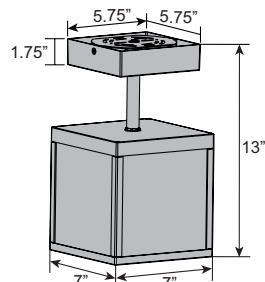

Satin Gray

Seeded Glass

7"L x 7"W x 13"H

1 x 13 W SSL Integrated

1400 Nom. Lumens

3000K, 90 CRI, 120-277v

Wet Location

ETL (US/Canada) Listed