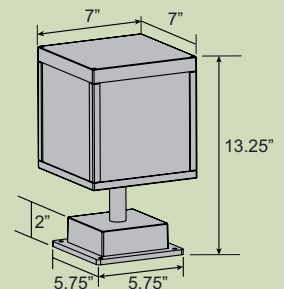

20082LED-SG/SDG

(s) LED Outdoor Pier Mount

Satin Gray

Seeded Glass

7" L x 7" W x 13.25" H

1 x 13 W SSL Integrated

1400 Nom. Lumens

3000K, 90 CRI, 120-277v

Wet Location

ETL (US/Canada) Listed