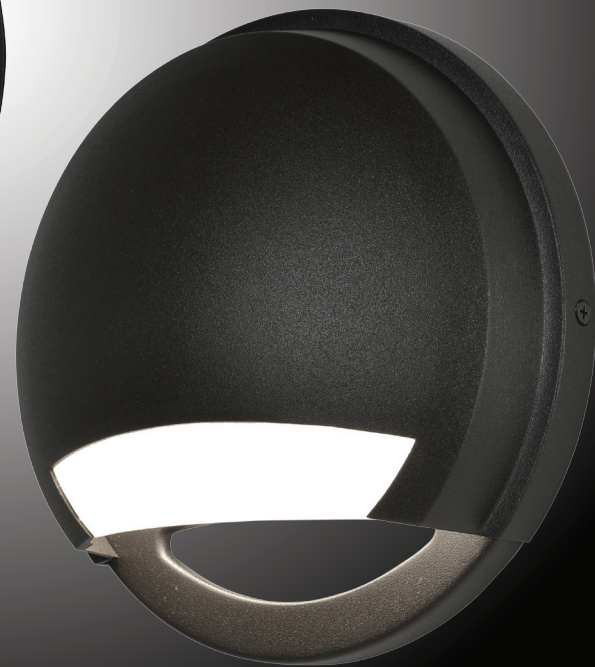

20044LEDDMG-BRZ/OPL

Avante Marine Grade Wet Location Wall Dimmable LED Fixture

Finish: BL BRZ SAT	Glass: OPL	Included: All SSL Boards		Certifications: Wet, Wall		
Model	Wattage	Base	Type	Kelvin	NomLumen	Dimensions
20044LEDDMG-_/OPL	11t x 13.5 W	SSL	90 CRI LED	3000k	1220lm	8.66" (dia); 2.75" (ext)