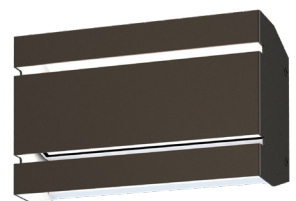

2017LEDDMG-BL

Black Finish