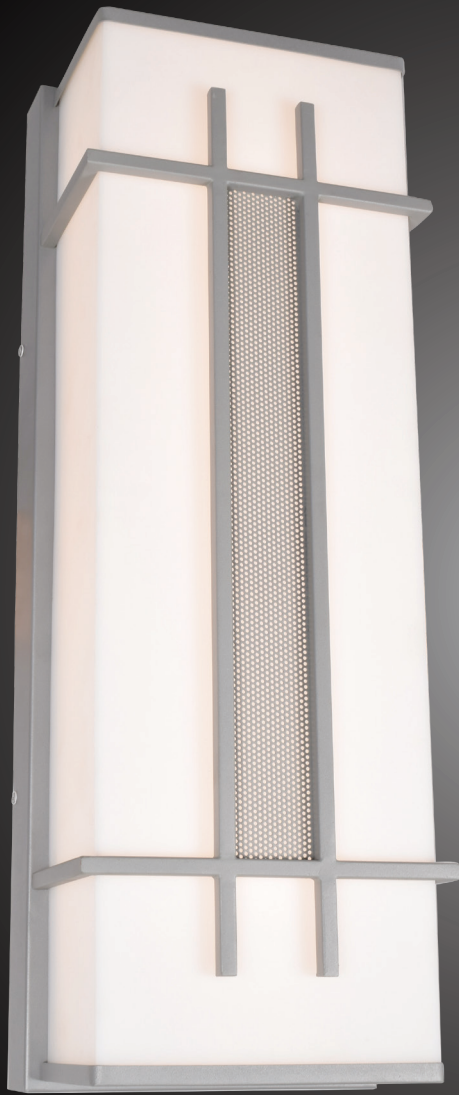

20100LEDDMG-BS/ACR

20101LEDDMG-BRZ/ACR

TUXEDO

At a mammoth 26" or 36" height, TUXEDO conquers both appearance and task. Dedicated solid-state LED lighting provides upwards of 2700 lumens of crisp even light. The acrylic shade is minimally enhanced with a slender metal cage and fine mesh accent, dressing TUXEDO up to impress whilst successfully lighting the space.