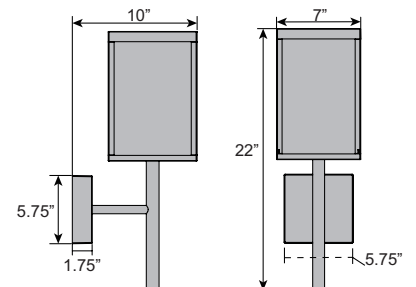

(l) LED Outdoor Wall Fixture

Black
Seeded Glass
7"W x 22"H x 10"Ext.
1 x 13 W SSL Integrated
1400 Nom. Lumens
3000K, 90 CRI LED, 120-277v
Wet Location
ETL (US/Canada) Listed

reddot design award
winner

REVEAL