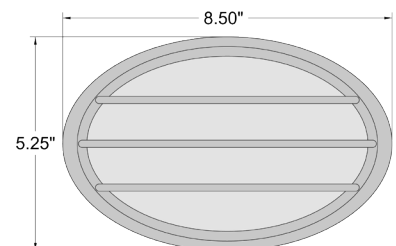

20280LEDDMG-SAT/OPL

Outdoor LED Bulkhead

Satin Finish

Opal Glass

8.5"W x 5.25"H x 4"Ext.

1 x 9 W SSL Dedicated LED (Included)

800 Nom. Lumens

3000K, 90 CRI, 120v

Dimmable

Wet Location

ETL (US/Canada) Listed

ADA, Energy Efficient, Marine Grade

T24/JA8 Compliant When Installed Outdoor