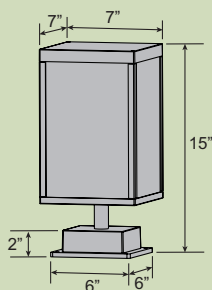

REVEAL

20083LED-BL/CLR

(l) LED Outdoor Pier Mount

Black

Clear Glass

7" L x 7" W x 15" H

1 x 13 W SSL Integrated

1400 Nom. Lumens

3000K, 90 CRI, 120-277v

Wet Location

ETL (US/Canada) Listed

20083LED-SG/CLR

Satin Gray

Clear Glass

REVEAL

20082LED-SG/CLR

(s) LED Outdoor Pier Mount

Satin Gray

Clear Glass

7" L x 7" W x 13.25" H

1 x 13 W SSL Integrated

1400 Nom. Lumens

3000K, 90 CRI, 120-277v

Wet Location

ETL (US/Canada) Listed