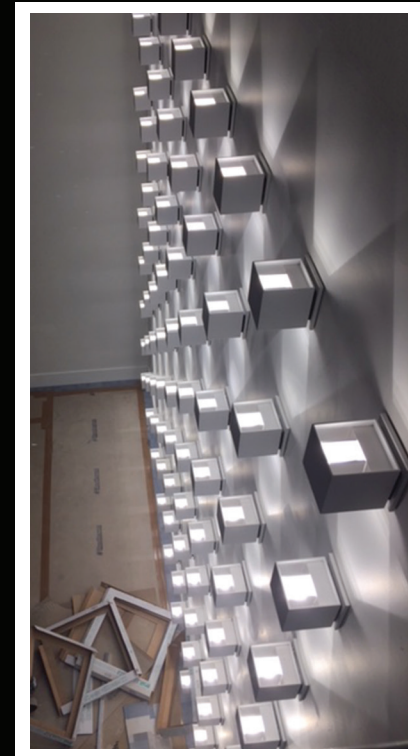

Square Marine Grade Wet Location LED Wall Fixtures (20399 Adjustable Louvers)

Finish: BL BRZ SAT WH	Glass: --	Included: All SSL Boards	Certifications: Wet, Wall			
Model	Wattage	Base	Type	Kelvin	NomLumen	Dimensions
20398LEDMG-__	1ft x 6 W	SSL	80 CRI LED	3000k	480lm	5"(W) x 3.1"(H); 5"(ext)
20399LEDMG-__	2ft x 3 W	SSL	80 CRI LED	3000k	480lm	4.25"(W) x 4.75"(H); 5"(ext)