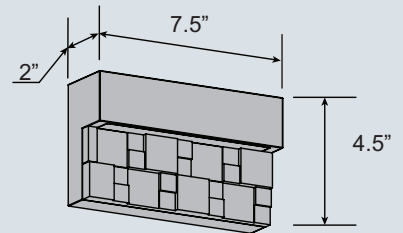

20049LEDDMG-BRZ/GLD

Wall Sconce

Bronze with Gold

7.5"W x 4.5"H x 2"Ext.

1 x 10.5 W SSL Integrated

850 Nom. Lumens

3000K, 80 CRI, 120v

Dimmable

Wet Location

ETL (US/Canada) Listed

ADA, Energy Efficient, Marine Grade