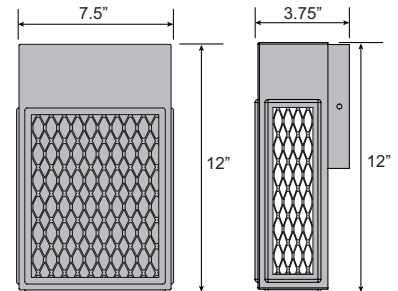

20063LEDDMG-BL/GLD

Wall Sconce

Black and Gold Mesh
7.5"W x 12"H x 3.75"Ext.
1 x 13 W SSL Integrated
1293 Nom. Lumens
4000K, 90 CRI, 120v
Dimmable
Wet Location
ETL (US/Canada) Listed
ADA, Energy Efficient, Marine Grade