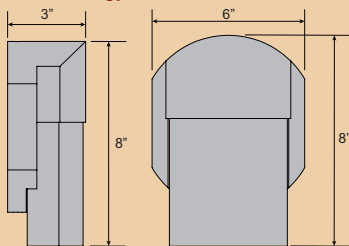

20043M-LEDDMG-BL/CLR

(m) LED Wall Fixture

Black

Clear Glass

6"W x 8"H x 3"Ext.

1 x 15 W SSL Integrated

597 Delivered Lumens

3000K, 90 CRI, 120v

Dimmable

Wet Location

UL (US/Canada) Listed

ADA, Energy Efficient, Marine Grade