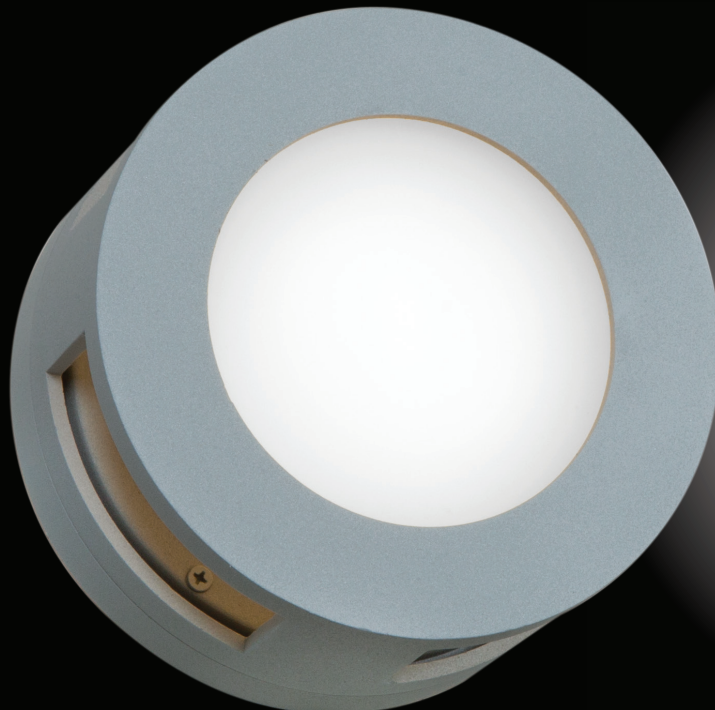

20375MG-SAT/FST