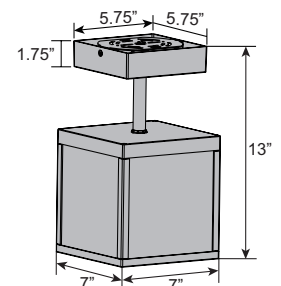

20084LED-SG/CLR

LED Outdoor Semi Flush

Satin Gray
Clear Glass
7"L x 7"W x 13"H
1 x 13 W SSL Integrated
1400 Nom. Lumens
3000K, 90 CRI, 120-277v
Wet Location
ETL (US/Canada) Listed