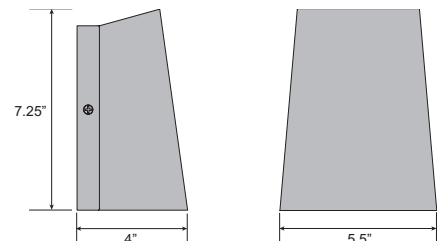

5.5"W x 7.25"H x 4"Ext.

1 x 13 W SSL Integrated

1293 Nom. Lumens

3000K, 90 CRI, 120v

Dimmable

Wet Location

ETL (US/Canada) Listed

ADA, Energy Efficient, Marine Grade