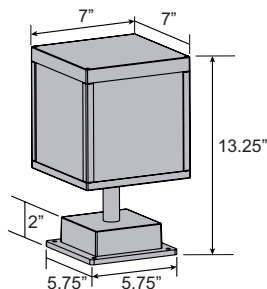

20082LED-BL/CLR

Black

Clear Glass