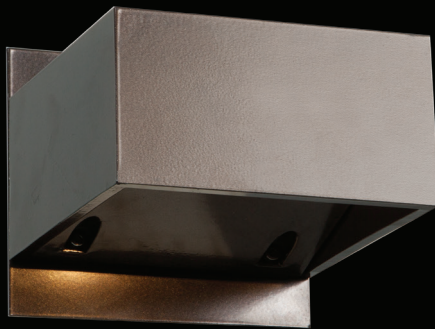

20398LEDMG-BRZ