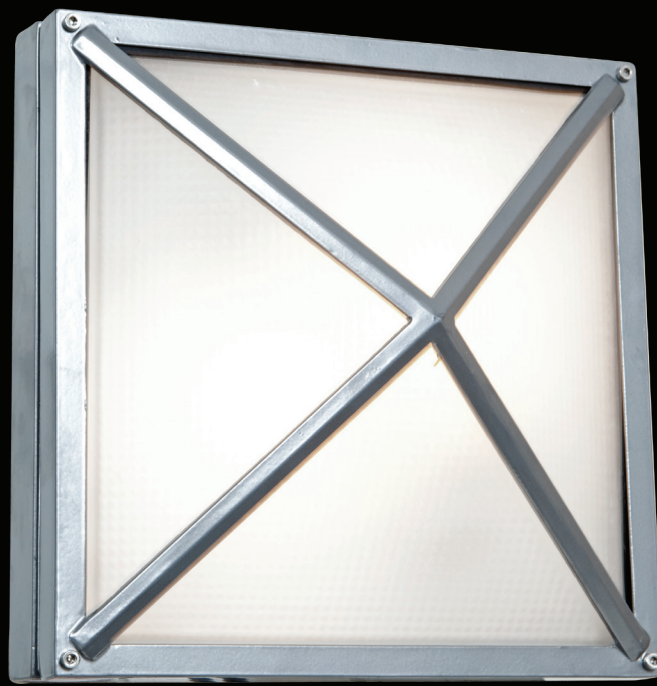

20330MG-SAT/FST

Oden Marine Grade Wet Location LED Wall Fixture

Finish: SAT	Glass: FST	Included: A-19 LED Lamp	Certifications: Wet, Wall				
Model	Wattage	Base	Type	Kelvin	NomLumen	Dimensions	
20330MG-SAT/FST	21t x 60 W	E-26	A-19 Incandescent	2700k	1600lm	10.25"(W) x 10.25"(H); 4.75"(ext)	
20330LEDDMGLP-SAT/FST	21t x 9 W	E-26	80 CRI LED	3000k	1600lm	10.25"(W) x 10.25"(H); 4.75"(ext)