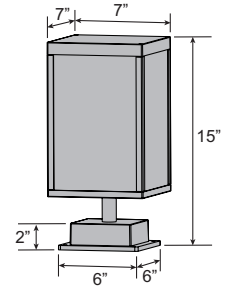

Seeded Glass

7" L x 7" W x 15" H

1 x 13 W SSL Integrated

1400 Nom. Lumens

3000K, 90 CRI, 120-277v

Wet Location

ETL (US/Canada) Listed

REVEAL