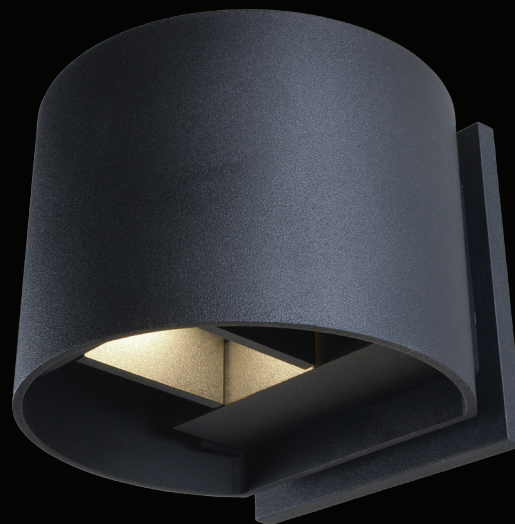

20399LEDMGRND-BL

CURVE

A softer counterpart to the well-received SQUARE series can easily be found in CURVE. This architectural LED piece walks the line between form and function boasting four marine grade finishes with adjustable louvers.

Curve Marine Grade Wet Location LED Wall Fixture with Adjustable Louvers

Finish: BL BRZ SAT WH	Glass: --	Included: All SSL Boards	Certifications: Wet, Wall			
Model	Wattage	Base	Type	Kelvin	NomLumen	Dimensions
20399LEDMGRND-__	2lt x 3 W	SSL	80 CRI LED	3000k	480lm	6"(W) x 5"(H); 5.5"(ext)