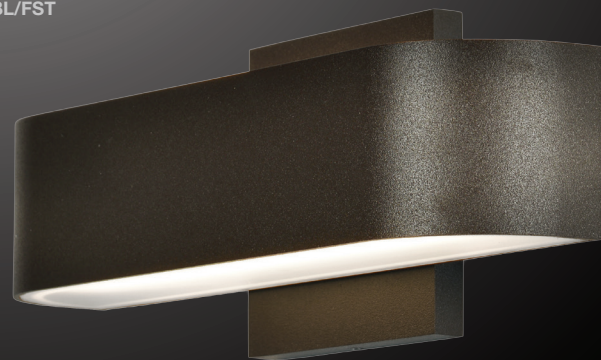

20046LEDDMG-BRZ/FST

Montreal Marine Grade Wet Location LED Wall Fixture

Finish: BL BRZ SAT	Glass: FST	Included: All SSL Boards	Certifications: Wet, Wall			
Model	Wattage	Base	Type	Kelvin	NomLumen	Dimensions
20046LEDDMG-_/FST	2ft x 13.5 W	SSL	90 CRI LED	3000k	1720lm	12"(W) x 2.48"(H); 2.97"(ext)
20048LEDMG-_/FST	2ft x 14.75 W	SSL	90 CRI LED	3000k	1800lm	18"(W) x 3.5"(H); 3.46"(ext)