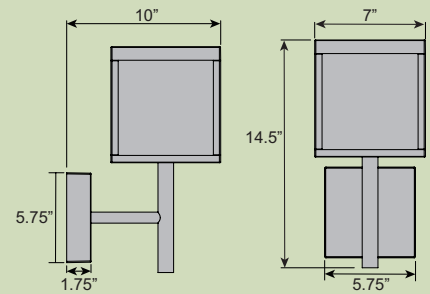

20080LED-SG/CLR *(s) LED Outdoor Wall Fixture*

Satin Gray
Clear Glass
7"W x 14.5"H x 10"Ext.
1 x 13 W SSL Integrated
1400 Nom. Lumens
3000K, 90 CRI, 120-277v
Wet Location
ETL (US/Canada) Listed

20080LED-BL/CLR

Black
Clear Glass

reddot design award
winner