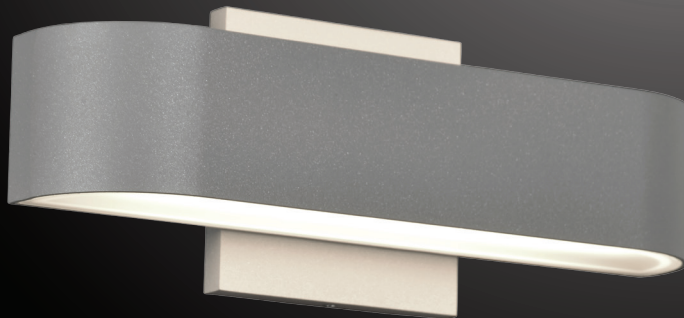

20046LEDDMG-SAT/FST