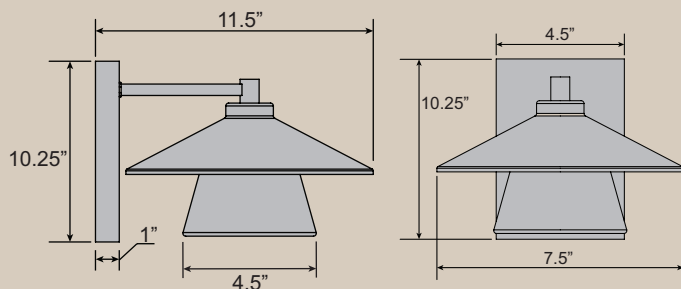

20060LEDDMG-BL/SDG

Wall Sconce

Black

Seeded Glass

7.5"W x 10.25"H x 11.5"Ext.

1 x 9 W SSL Integrated

434 Delivered Lumens

4000K, 90 CRI, 120v

Dimmable

Wet Location

ETL (US/Canada) Listed

Energy Efficient, Marine Grade