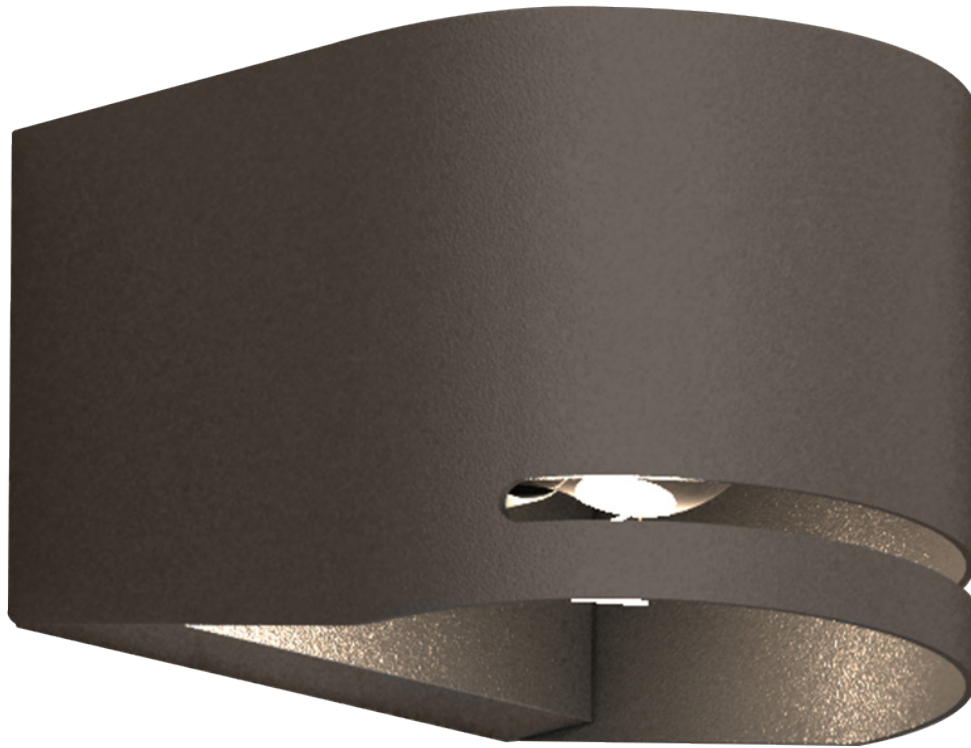

VIVRE

20015LEDDMG-SAT

Satin Finish

20015LEDDMG-BRZ

LED Outdoor Wall Mount

Bronze Finish

5.5"W x 5"H x 7"Ext.

1 x 8 W SSL Dedicated LED (Included)

289 Delivered Lumens

3000K, 90 CRI, 120v

Dimmable

Wet Location

ETL (US/Canada) Listed

Dark Sky, Marine Grade, Energy Efficient, JA8-2016/Title 24