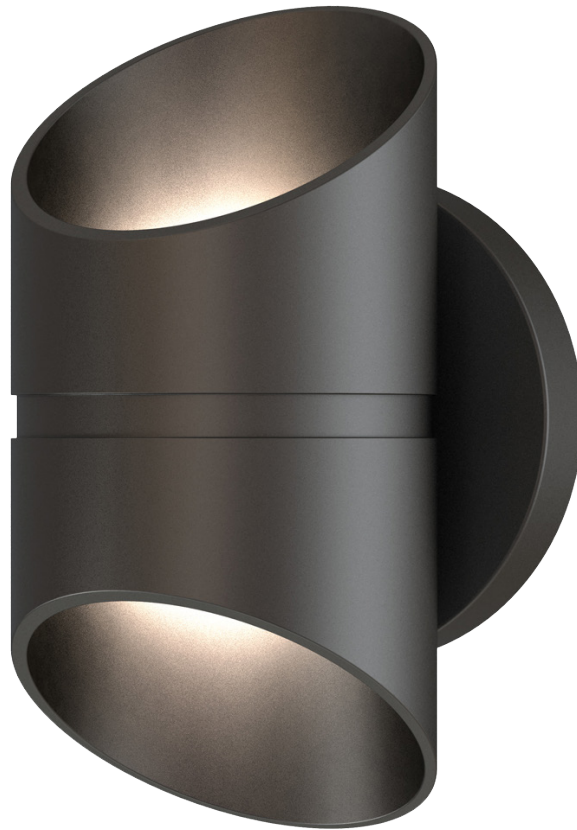

LED Outdoor Wall Mount

Bronze Finish

Frosted Seeded Glass

6"W x 13"H x 2.5"Ext.

1 x 10 W SSL Dedicated LED (Included)

323 Delivered. Lumens

3000K, 90 CRI, 120v

Dimmable

Wet Location

ETL (US/Canada) Listed

Marine Grade,ADA,Energy Efficient,JA8-2016/Title 24

**20001LEDDMG-BRZ/SDG***LED Outdoor Wall Mount*

Bronze Finish

Frosted Seeded Glass

6"W x 8"H x 2.5"Ext.

1 x 8 W SSL Dedicated LED (Included)

Black Finish

20121LEDDMG-SAT

LED Outdoor Wall Mount

Satin Finish

4.75"W x 14"H x 4.75"Ext.

2 x 6 W SSL Dedicated LED (Included)

688 Delivered Lumens

3000K, 90 CRI, 120v

Dimmable

Wet Location

ETL (US/Canada) Listed

Marine Grade, Energy Efficient, JA8-2016/Title 24

20120LEDDMG-BL

LED Outdoor Wall Mount

Black Finish

4.75"W x 8"H x 4.75"Ext.