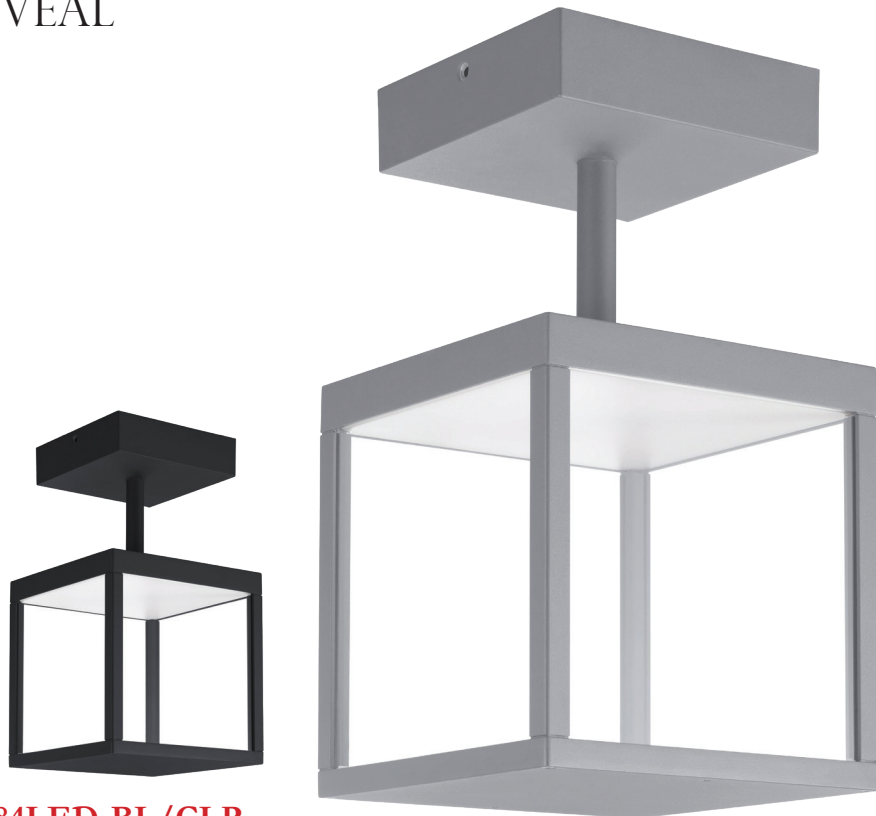

REVEAL

20080LED-SG/CLR *(s) LED Outdoor Wall Fixture*

Satin Gray
Clear Glass
7"W x 14.5"H x 10"Ext.
1 x 13 W SSL Integrated
1400 Nom. Lumens
3000K, 90 CRI, 120-277v
Wet Location
ETL (US/Canada) Listed

20080LED-BL/CLR

Black
Clear Glass

reddot design award
winner

REVEAL

20084LED-SG/CLR

LED Outdoor Semi Flush

Satin Gray
Clear Glass
7"L x 7"W x 13"H
1 x 13 W SSL Integrated
1400 Nom. Lumens
3000K, 90 CRI, 120-277v
Wet Location
ETL (US/Canada) Listed

20084LED-BL/CLR

Black
Clear Glass