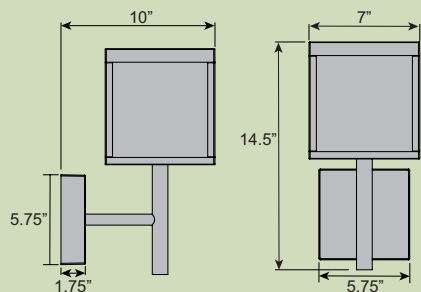

REVEAL

20080LED-SG/SDG

(s) LED Outdoor Wall Fixture

Satin Gray

Seeded Glass

7"W x 14.5"H x 10"Ext.

1 x 13 W SSL Integrated

1400 Nom. Lumens

3000K, 90 CRI, 120-277v

Wet Location

ETL (US/Canada) Listed

reddot design award winner