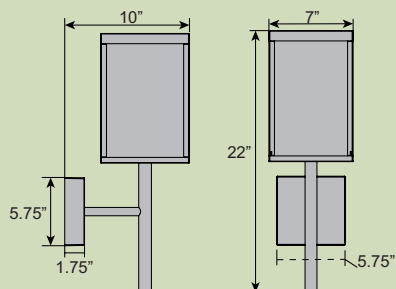

7"W x 22"H x 10"Ext.

1 x 13 W SSL Integrated

1400 Nom. Lumens

3000K, 90 CRI LED, 120-277v

Wet Location

ETL (US/Canada) Listed

reddot design award
winner

20081LED-SG/CLR