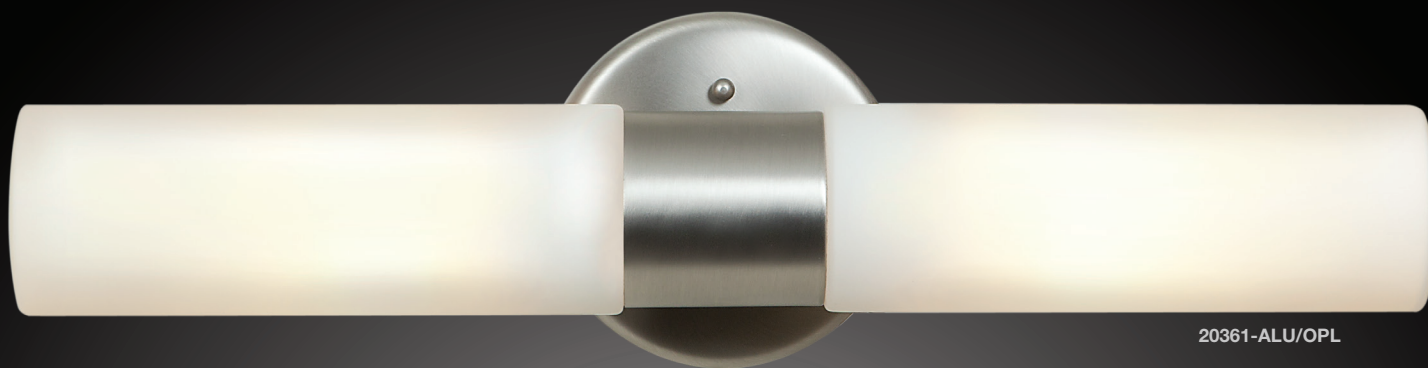

NYZ

Bring instant curbside appeal to your home with The NYZ Collection. Available in a Marine Grade bronze or satin finish.

20367MG-BRZ/OPL

20367MG-SAT/OPL

NYZ Marine Grade Wet Location Wall Fixture

| Finish: BRZ SAT | Glass: OPL | Included: All Lamps | | Certifications: Wet, Wall | | |   |
|-----------------|------------|---------------------|--------------------|---------------------------|----------|----------------------------------|---|
| Model | Wattage | Base | Type | Kelvin | NomLumen | Dimensions | |
| 20367MG-_/OPL | 1lt x 18 W | 2G11 | FT18DL Fluorescent | 3000k | 1200lm | 4.25"(W) x 11.25"(H); 5.75"(ext) | |