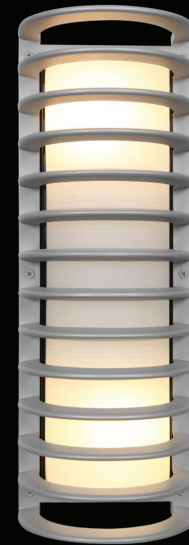

Bermuda Marine Grade Wet Location Wall Bulkhead

Finish: BRZ SAT	Glass: RFR	Included: A-19 LED Lamp, SSL Boards		Certifications: Wet, Wall		
Model	Wattage	Base	Type	Kelvin	NomLumen	Dimensions
20030MG-_/RFR	21t x 60 W	E-26	A-19 Incandescent	2700k	1600lm	6"(L) x 16.75"(H); 5.3"(ext)
20030LEDDMG-_/RFR	11t x 15 W	SSL	90 CRI LED	3000k	1500lm	6"(L) x 16.75"(H); 5.3"(ext)
20030LEDDMGLP-_/RFR	21t x 9 W	E-26	80 CRI LED	3000k	1600lm	6"(L) x 16.75"(H); 5.3"(ext)