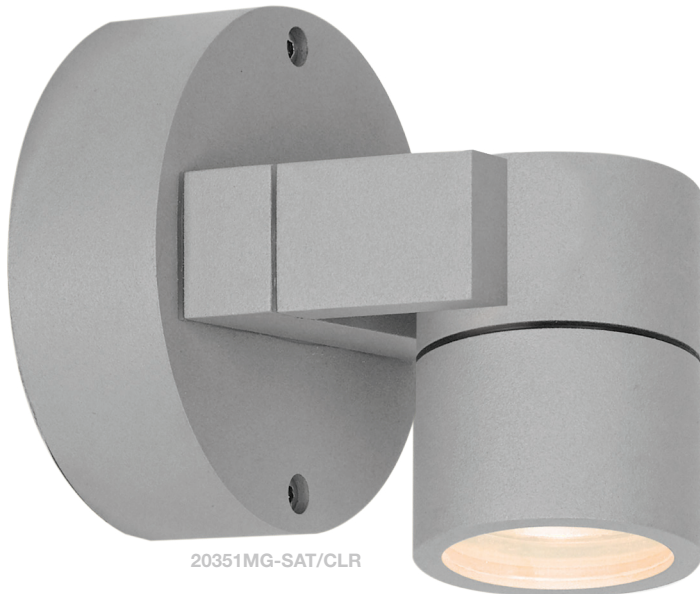

20351MG-SAT/CLR