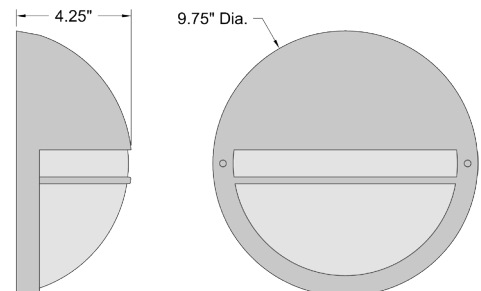

20260LEDDMG-SAT/OPL

Outdoor LED Bulkhead

Satin Finish

Opal Glass

9.75" DIA. x 4.25" Ext.

1 x 12 W SSL Dedicated LED (Included)

1100 Nom. Lumens

3000K, 90 CRI, 120v

Dimmable

Wet Location

ETL (US/Canada) Listed

Energy Efficient, Marine Grade

T24/JA8 Compliant When Installed Outdoor