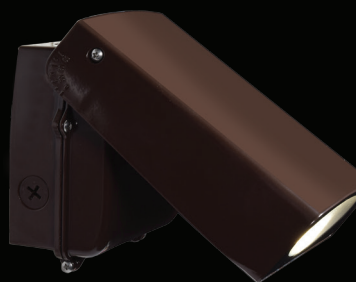

Adapt Wet Location Adjustable Wall Pack Universal Voltage 120 - 277v

Finish: BL BRZ WH	Glass: --	Included: All SSL Boards		Certifications: Wet, Wall		
Model	Wattage	Base	Type	Kelvin	NomLumen	Dimensions
20789LED-__	11t x 30 W	SSL	80 CRI LED	4000k	2500lm	6.25"(W) x 7.25"(H); 3-8"(ext)