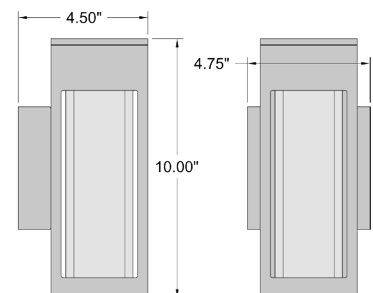

20125LEDDMG-ORB/OPL

Outdoor LED Wall Light

Oil Rubbed Bronze Finish
Clear Outer Glass with Inner Acrylic Diffuser
4.75"W x 10"H x 4.5"Ext.

1 x 8 W SSL Dedicated LED (Included)

720 Nom. Lumens

3000K, 90 CRI, 120v

Dimmable

Wet Location

Energy Efficient, Marine Grade

T24/JA8 Compliant When Installed Outdoor