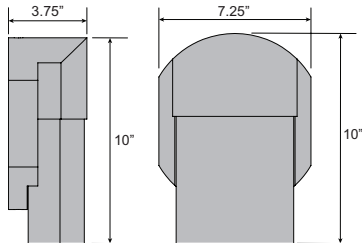

20043L-LEDDMG-BL/CLR

(l) LED Wall Fixture

Black

Clear Glass

7.25"W x 10"H x 3.75"Ext.

1 x 15 W SSL Integrated

668 Delivered Lumens

3000K, 90 CRI, 120v

Dimmable

Wet Location

UL (US/Canada) Listed

ADA, Energy Efficient, Marine Grade