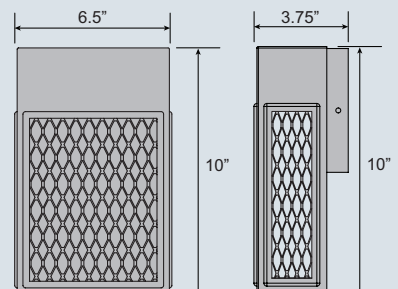

20062LEDDMG-BL/GLD

Wall Sconce

Black and Gold Mesh
6.5"W x 10"H x 3.75"Ext.
1 x 13 W SSL
1293 Nom. Lumens
4000K, 90 CRI, 120v
Dimmable
Wet Location
ETL (US/Canada) Listed
ADA, Energy Efficient, Marine Grade