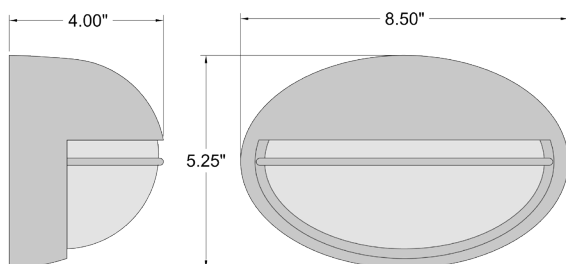

20270LEDDMG-WH/OPL

Outdoor LED Bulkhead

White Finish

Opal Glass

8.5"W x 5.25"H x 4"Ext.

1 x 9 W SSL Dedicated LED (Included)

800 Nom. Lumens

3000K, 90 CRI, 120v

Dimmable

Wet Location

ETL (US/Canada) Listed

ADA, Energy Efficient, Marine Grade

T24/JA8 Compliant When Installed Outdoor

20270LEDDMG-BL/OPL

Black Finish