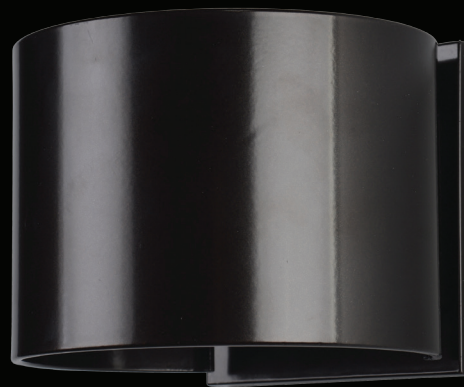

20399LEDMGRND-BRZ