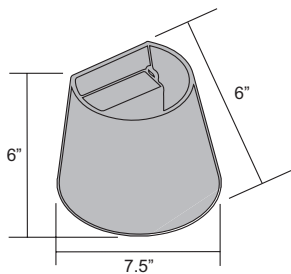

20399LEDMGCNE-WH

LED Wallwasher

White

7.5"W x 6"H x 6"Ext.

2 x 3 W SSL Integrated

312 Delivered Lumens

3000K, 80 CRI, 100-240v

Wet Location

UL (US/Canada) Listed

Energy Efficient, Marine Grade

Additional Notes:

Adjustable Light Louvers

20399LEDMGCNE-BL

Black