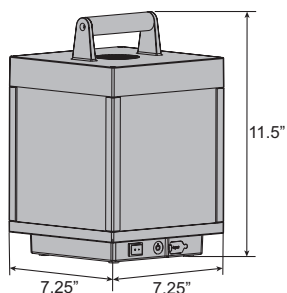

Micro USB
Connection for Charging

reddot design award
winner

20086LEDD-BL/CLR

Portable LED Lantern with Bluetooth Speaker

- Black
- Clear Glass
- 7.25"L x 7.25"W x 11.5"H
- 1 x 4 W SSL Integrated
- 300 Nom. Lumens
- 3000K, 80 CRI
- 3 Step Dimming
- Wet Location
- ETL (US/Canada) Listed

Additional Notes:

- Brushed Aluminum Handle
- 4 Hours Battery (Max Light & Max Volume)
- 3 Step Dimming (300 Nom. Lumens, 150 Nom. Lumens, 50 Nom. Lumens)