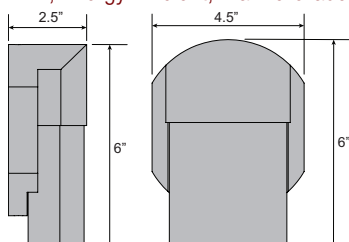

20043S-LEDDMG-BL/CLR

(s) LED Wall Fixture

Black

Clear Glass

4.5"W x 6"H x 2.5"Ext.

1 x 15 W SSL Integrated

629 Delivered Lumens

3000K, 90 CRI, 120v

Dimmable

Wet Location

UL (US/Canada) Listed

ADA, Energy Efficient, Marine Grade