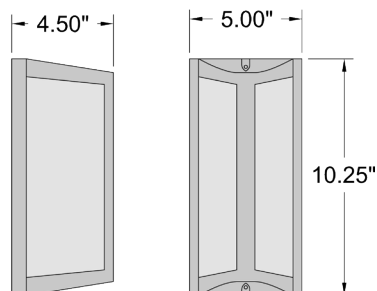

20110LEDDMG-BL/ACR

Outdoor LED Wall Light

Black Finish

Acrylic Lens

5"W x 10.25"H x 4.5"Ext.

1 x 12 W SSL Dedicated LED (Included)

580 Delivered Lumens

3000K, 90 CRI, 120v

Wet Location

UL (US/Canada) Listed

ADA, Energy Efficient, Marine Grade

T24/JA8 Compliant When Installed Outdoor