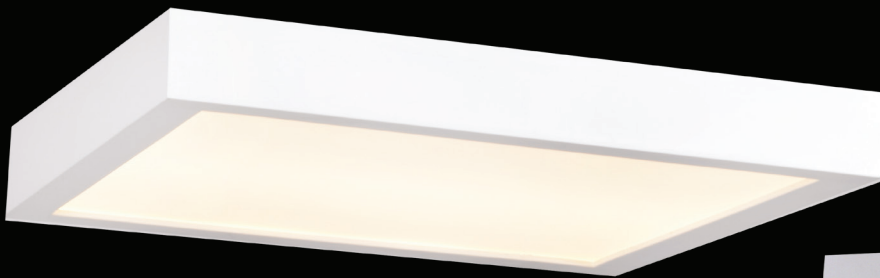

20075LEDD-WH/ACR

20075LEDD-SILV/ACR

20075LEDD-BRZ/ACR

20076LEDD-WH/ACR

20076LEDD-SILV/ACR

20076LEDD-BRZ/ACR

Ulko Exterior Dimmable Square Flush Mounts

Finish: SILV BRZ WH	Glass: ACR	Included: All SSL Boards	Certifications: Wet, Wall/Ceiling			
Model	Wattage	Base	Type	Kelvin	NomLumen	Dimensions
20075LEDD-_/ACR	1ft x 15 W	SSL	90 CRI LED	3000k	900lm	7"(L) x 7"(W) x 1"(H)
20076LEDD-_/ACR	1ft x 19 W	SSL	90 CRI LED	3000k	1200lm	9"(L) x 9"(W) x 1"(H)