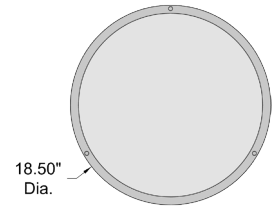

SOLERO II

20503LEDD-BS/ACR

LED Flush Mount

Brushed Steel Finish

Acrylic Lens

18.5"DIA. x 4"H

1 x 30 W SSL Dedicated LED (Included)

2100 Nom. Lumens

3000K, 90 CRI, 120v

Dimmable

Damp Location

ETL (US/Canada) Listed

Energy Efficient, JA8-2016/Title 24

SOLERO II

20502LEDD-BS/ACR

LED Flush Mount

Brushed Steel Finish

Acrylic Lens

16.5"DIA. x 4"H

1 x 26 W SSL Dedicated LED (Included)

1820 Nom. Lumens

3000K, 90 CRI, 120v

Dimmable

Damp Location

SOLERO OVAL

A wonderful addition to our existing collection, the SOLERO OVAL is a grand 32 plus inches in width, 90 CRI, and available in brushed steel, chrome and bronze.

20468LEDD-CH/ACR

20468LEDD-BRZ/ACR