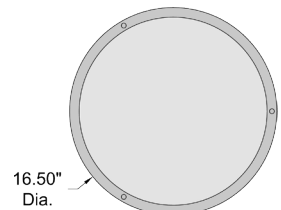

SOLERO II

20503LEDD-BS/ACR

LED Flush Mount

Brushed Steel Finish

Acrylic Lens

18.5"DIA. x 4"H

1 x 30 W SSL Dedicated LED (Included)

2100 Nom. Lumens

Brushed Steel Finish

Acrylic Lens

16.5"DIA. x 4"H

1 x 26 W SSL Dedicated LED (Included)

1820 Nom. Lumens

3000K, 90 CRI, 120v

Dimmable

Damp Location

ETL (US/Canada) Listed

Energy Efficient, JA8-2016/Title 24

20501LEDD-BS/ACR

LED Flush Mount

Brushed Steel Finish

Acrylic Lens

14" DIA. x 4"H

1 x 26 W SSL Dedicated LED (Included)