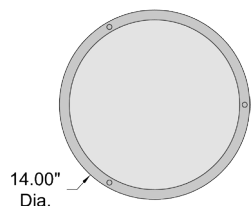

20501LEDD-BS/ACR

LED Flush Mount

Brushed Steel Finish

Acrylic Lens

14" DIA. x 4"H

1 x 26 W SSL Dedicated LED (Included)

1820 Nom. Lumens

3000K, 90 CRI, 120v

Dimmable

Damp Location

ETL (US/Canada) Listed

Energy Efficient, JA8-2016/Title 24