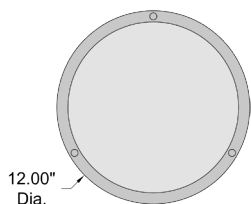

20500LEDD-BS/ACR

LED Flush Mount

Brushed Steel Finish

Acrylic Lens

12" DIA. x 3.75"H

1 x 20 W SSL Dedicated LED (Included)

1400 Nom. Lumens

3000K, 90 CRI, 120v

Dimmable

Damp Location

ETL (US/Canada) Listed

Energy Efficient, JA8-2016/Title 24