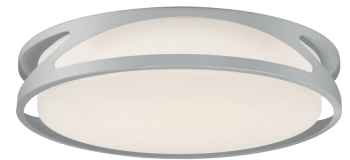

49992LEDD-SAT/ACR

Satin Finish

Acrylic Lens