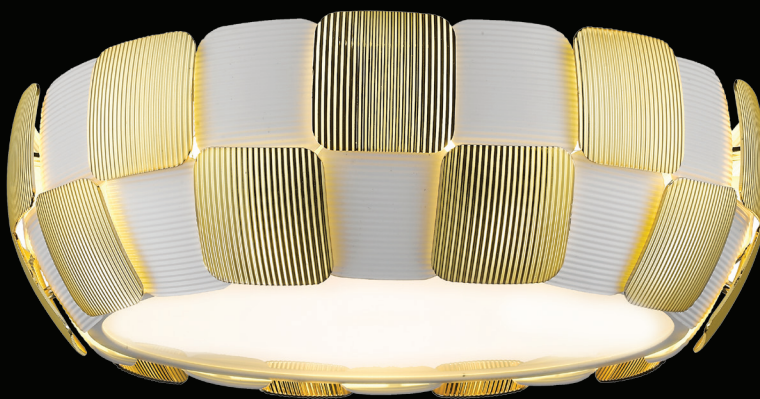

50902LEDD-WH/CH

50902LEDD-WH/WH

50902LEDD-WH/GLD

Layers Flush Mount

Finish: WH/CH WH/GLD WH/WH	Glass: --	Included: SSL Boards	Certifications: Dry/Damp, Ceiling				  
Model	Wattage	Base	Type	Kelvin	NomLumen	Dimensions	
50902LEDD-_/_/	1ft x 30 W	SSL	90 CRI LED	3000k	3057lm	6.3"(H); 21.5"(dia)	

50901LEDD-WH/WH

50901LEDD-WH/CH

50901LEDD-WH/GLD

Layers Flush Mount

Finish: WH/CH WH/GLD WH/WH	Glass: --	Included: SSL Boards	Certifications: Dry/Damp, Ceiling				  
Model	Wattage	Base	Type	Kelvin	NomLumen	Dimensions	
50901LEDD-_/_/	11t x 30 W	SSL	90 CRI LED	3000k	3057lm	6.3"(H); 18"(dia)	

50900LEDD-WH/WH

50900LEDD-WH/CH

50900LEDD-WH/GLD

Layers Flush Mount

Finish: WH/CH WH/GLD WH/WH	Glass: --	Included: SSL Boards		Certifications: Dry/Damp, Ceiling			  
Model	Wattage	Base	Type	Kelvin	NomLumen	Dimensions	
50900LEDD-_/ _	11t x 15 W	SSL	90 CRI LED	3000k	1515lm	6.3"(H); 14.25"(dia)	