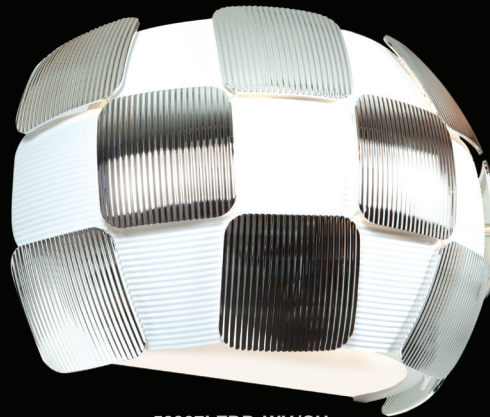

50907LEDD-WH/CH