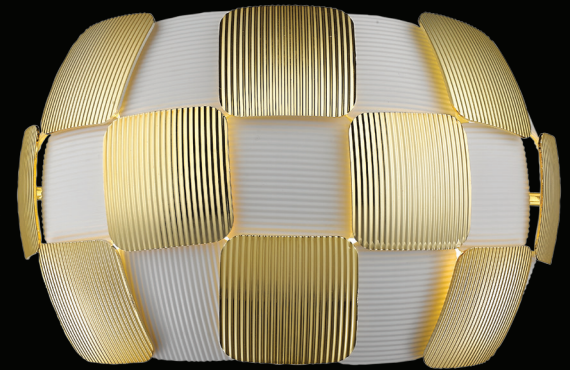

50907LEDD-WH/GLD

Layers Wall Fixture

Finish: WH/CH WH/GLD WH/WH	Glass: --	Included: SSL Boards		Certifications: Damp, Wall			
Model	Wattage	Base	Type	Kelvin	NomLumen	Dimensions	
50907-_/ _	21t x 36 W	E-12	B-10 Incandescent	2700k	1100lm	12.6"(W) x 7.9"(H); 6.75"(ext)	
50907LEDD-_/ _	11t x 16 W	SSL	90 CRI LED	3000k	1650lm	12.6"(W) x 7.9"(H); 6.75"(ext)