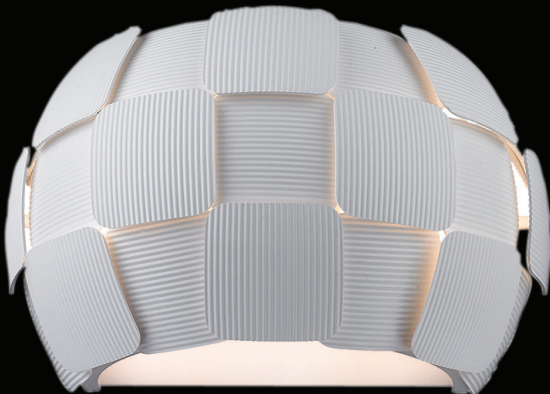

50902LEDD-WH/CH

50902LEDD-WH/WH

50902LEDD-WH/GLD

Layers Flush Mount

Finish: WH/CH WH/GLD WH/WH	Glass: --	Included: SSL Boards	Certifications: Dry/Damp, Ceiling				  
Model	Wattage	Base	Type	Kelvin	NomLumen	Dimensions	
50902LEDD-_/_/	1ft x 30 W	SSL	90 CRI LED	3000k	3057lm	6.3"(H); 21.5"(dia)	

50901LEDD-WH/WH

50901LEDD-WH/CH

50901LEDD-WH/GLD

Layers Flush Mount

Finish: WH/CH WH/GLD WH/WH	Glass: --	Included: SSL Boards	Certifications: Dry/Damp, Ceiling				  
Model	Wattage	Base	Type	Kelvin	NomLumen	Dimensions	
50901LEDD-_/_/	11t x 30 W	SSL	90 CRI LED	3000k	3057lm	6.3"(H); 18"(dia)	

50900LEDD-WH/WH

50900LEDD-WH/CH

50900LEDD-WH/GLD

Layers Flush Mount

Finish: WH/CH WH/GLD WH/WH	Glass: --	Included: SSL Boards		Certifications: Dry/Damp, Ceiling			  
Model	Wattage	Base	Type	Kelvin	NomLumen	Dimensions	
50900LEDD-_/ _	11t x 15 W	SSL	90 CRI LED	3000k	1515lm	6.3"(H); 14.25"(dia)	