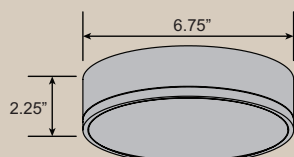

BEAT

50004LEDD-BL/ACR

LED Flush Mount

Black

Acrylic Lens

6.75" Dia. x 2.25"H

1 x 20 W SSL Integrated

1498 Delivered Lumens

3000K, 80 CRI, 120-277v

Dimmable

Damp Location

UL (US/Canada) Listed

Energy Efficient