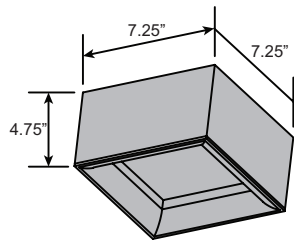

BLOC

50009LEDD-WH/ACR

LED Flush Mount

White

Acrylic Lens

7.25"L x 7.25"W x 4.75"H

1 x 30 W SSL Integrated

1539 Delivered Lumens

3000K, 85 CRI, 120-277v

Dimmable

Damp Location

UL (US/Canada) Listed

Energy Efficient