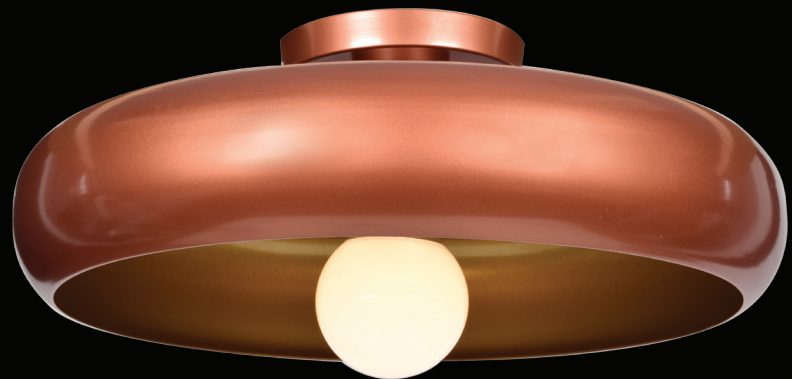

23880LEDDL-GLD/WHT

23880LEDDL-MGRN/WHT

23880LEDDL-RED/SILV

23880LEDDL-CP/GLD

Bistro Flush Mount

Finish: CP/GLD GLD/WHT MGRN/WHT RED/SILV	Glass: --	Included: G25 Frosted LED Lamps		Certifications: Dry/Damp, Ceiling			
Model	Wattage	Base	Type	Kelvin	NomLumen	Dimensions	
23880LEDDL-_/_/	1lt x 5 W	E-26	80 CRI LED	3000k	500lm	5.5"(H); 15.75"(dia)	

23881LEDDL-CP/GLD

23881LEDDL-RED/SILV

23881LEDDL-GLD/WHT

23881LEDDL-MGRN/WHT

Bistro Flush Mount

Finish: CP/GLD GLD/WHT MGRN/WHT RED/SILV	Glass: --	Included: G40 Frosted LED Lamps		Certifications: Dry/Damp, Ceiling			
Model	Wattage	Base	Type	Kelvin	NomLumen	Dimensions	
23881LEDDL-_/_/	11t x 12 W	E-26	80 CRI LED	3000k	1100lm	6.5"(H); 23.75"(dia)	