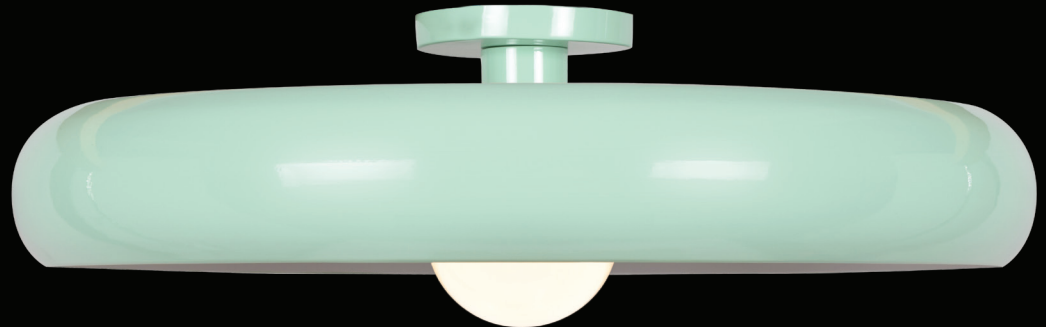

23880LEDDL-GLD/WHT

23880LEDDL-MGRN/WHT

23880LEDDL-RED/SILV

23880LEDDL-CP/GLD

Bistro Flush Mount

Finish: CP/GLD GLD/WHT MGRN/WHT RED/SILV	Glass: --	Included: G25 Frosted LED Lamps		Certifications: Dry/Damp, Ceiling			
Model	Wattage	Base	Type	Kelvin	NomLumen	Dimensions	
23880LEDDL-_/_/	1lt x 5 W	E-26	80 CRI LED	3000k	500lm	5.5"(H); 15.75"(dia)	

23881LEDDL-CP/GLD

23881LEDDL-RED/SILV

23881LEDDL-GLD/WHT

23881LEDDL-MGRN/WHT

Bistro Flush Mount

Finish: CP/GLD GLD/WHT MGRN/WHT RED/SILV	Glass: --	Included: G40 Frosted LED Lamps		Certifications: Dry/Damp, Ceiling			
Model	Wattage	Base	Type	Kelvin	NomLumen	Dimensions	
23881LEDDL-_/_/	11t x 12 W	E-26	80 CRI LED	3000k	1100lm	6.5"(H); 23.75"(dia)	