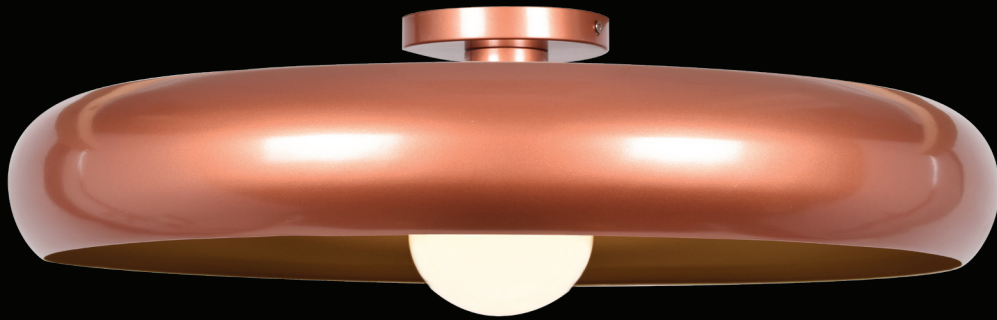

23880LEDDL-GLD/WHT

23880LEDDL-MGRN/WHT

23880LEDDL-RED/SILV

23880LEDDL-CP/GLD

Bistro Flush Mount

Finish: CP/GLD GLD/WHT MGRN/WHT RED/SILV	Glass: --	Included: G25 Frosted LED Lamps		Certifications: Dry/Damp, Ceiling			
Model	Wattage	Base	Type	Kelvin	NomLumen	Dimensions	
23880LEDDL-_/_/	1lt x 5 W	E-26	80 CRI LED	3000k	500lm	5.5"(H); 15.75"(dia)	

23881LEDDL-CP/GLD

23881LEDDL-RED/SILV

23881LEDDL-GLD/WHT

23881LEDDL-MGRN/WHT

Bistro Flush Mount

Finish: CP/GLD GLD/WHT MGRN/WHT RED/SILV	Glass: --	Included: G40 Frosted LED Lamps		Certifications: Dry/Damp, Ceiling			
Model	Wattage	Base	Type	Kelvin	NomLumen	Dimensions	
23881LEDDL-_/_/	11t x 12 W	E-26	80 CRI LED	3000k	1100lm	6.5"(H); 23.75"(dia)	