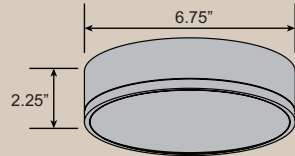

BEAT

50004LEDD-BL/ACR

LED Flush Mount

Black

Acrylic Lens

6.75" Dia. x 2.25"H

1 x 20 W SSL Integrated

1498 Delivered Lumens

3000K, 80 CRI, 120-277v

Dimmable

Damp Location

UL (US/Canada) Listed

Energy Efficient

50004LEDD-WH/ACR

White

Acrylic Lens