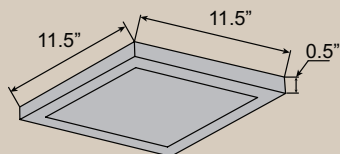

11.5"L x 11.5"W x 0.5"H

1 x 24 W SSL Integrated

1900 Delivered Lumens

3000K, 80 CRI, 120-277v

0-10V Dimmable

Damp Location

ETL (US/Canada) Listed

Energy Efficient