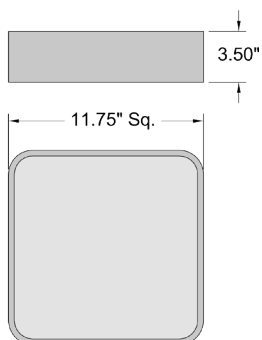

49980LEDD-SAT/ACR

LED Flush Mount

Satin Finish

Acrylic Lens

11.75"W x 3.5"H

1 x 16 W SSL Dedicated LED (Included)

1000 Delivered Lumens

3000K, 90 CRI, 120v

Dimmable

Damp Location

UL (US/Canada) Listed

Energy Efficient, JA8-2016/Title 24

49980LEDD-BL/ACR

Black Finish