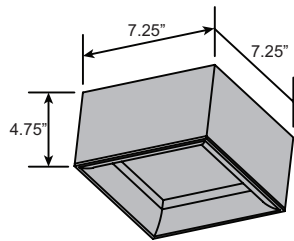

BLOC

50009LEDD-WH/ACR

LED Flush Mount

White

Acrylic Lens

7.25"L x 7.25"W x 4.75"H

1 x 30 W SSL Integrated

1539 Delivered Lumens

3000K, 85 CRI, 120-277v

Dimmable

Damp Location

UL (US/Canada) Listed

Energy Efficient

50009LEDD-BL/ACR

Black

Acrylic Lens

BEAT

50004LEDD-BL/ACR

LED Flush Mount

Black

Acrylic Lens

6.75" Dia. x 2.25"H

1 x 20 W SSL Integrated

1498 Delivered Lumens

3000K, 80 CRI, 120-277v

Dimmable

Damp Location

UL (US/Canada) Listed

Energy Efficient