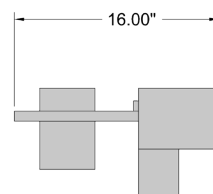

MADRID

52180LEDD-MBL/ACR

LED Flush Mount

Matte Black Finish

Acrylic Lens

25" L x 16" W x 8.5" H

1 x 24 W SSL Dedicated LED (Included)

1375 Delivered Lumens

3000K, 90 CRI, 120v

Dimmable

Damp Location

UL (US/Canada) Listed

Energy Efficient, JA8-2016/Title 24

52180LEDD-MWH/ACR

Matte White Finish