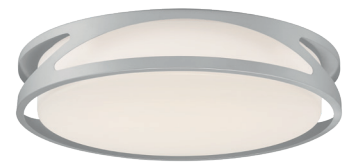

49992LEDD-SAT/ACR

Satin Finish

Acrylic Lens