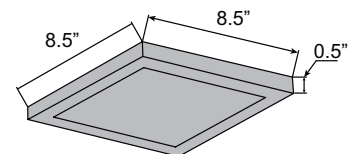

20840LEDD-WH/ACR

(m) LED Square Flush Mount

White

Acrylic Lens

8.5"L x 8.5"W x 0.5"H

1 x 18 W SSL Integrated

1400 Delivered Lumens

3000K, 80 CRI, 120-277v

0-10V Dimmable

Damp Location

ETL (US/Canada) Listed

Energy Efficient