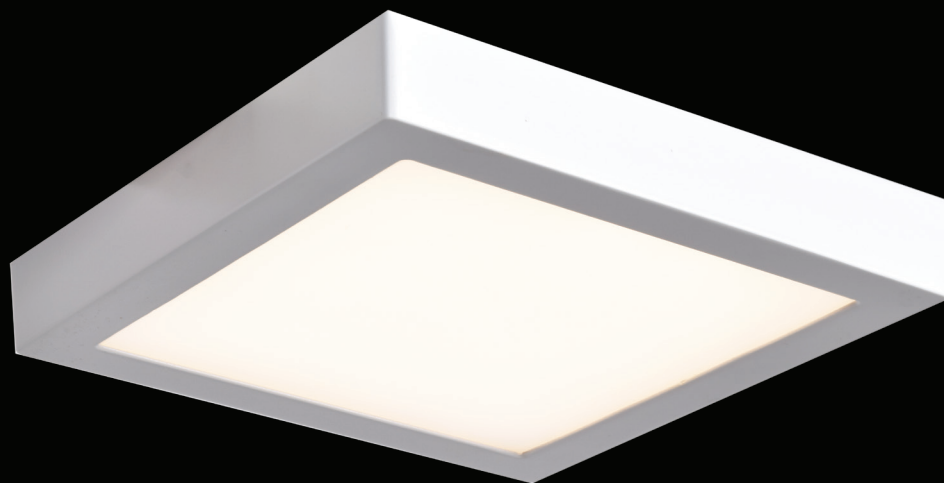

20803LEDD-WH/ACR

Strike 2.0 Dimmable LED Flush Mount

Finish: BRZ SILV WH	Glass: ACR	Included: SSL Boards	Certifications: Damp, Ceiling				
Model	Wattage	Base	Type	Kelvin	NomLumen	Dimensions	
20803LEDD-_/ACR	1ft x 16 W	SSL	90 CRI LED	3000k	1280lm	9.5"(L) x 9.5"(W) x 1.5"(H)