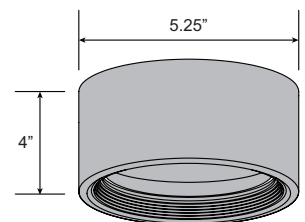

REEL

50006LEDD-WH/ACR

(m) LED Flush Mount

White

Acrylic Lens

6.5"Dia. x 4.75"H

1 x 20 W SSL Integrated

1003 Delivered Lumens

3000K, 85 CRI, 120-277v

Dimmable

Damp Location

UL (US/Canada) Listed

Energy Efficient

50006LEDD-BL/ACR

Black

Acrylic Lens

REEL

50005LEDD-BL/ACR

(s) LED Flush Mount

Black

Acrylic Lens

5.25"Dia. x 4"H

1 x 15 W SSL Integrated

819 Delivered Lumens

3000K, 85 CRI, 120-277v

Dimmable

Damp Location

UL (US/Canada) Listed

Energy Efficient

50005LEDD-WH/ACR

White

Acrylic Lens