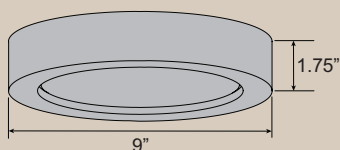

MODPLUS 120V

20849LED-WH/ACR

LED Round Flush Mount

White

Acrylic Lens

9" Dia. x 1.75"H

1 x 18 W SSL Integrated

1100 Delivered Lumens

3000K, 85 CRI, 120v

Dimmable

Damp Location

ETL (US/Canada) Listed

Energy Efficient