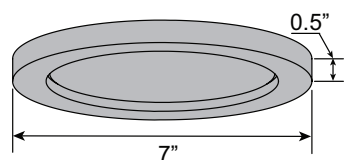

20830LEDD-WH/ACR

(s) LED Round Flush Mount

White

Acrylic Lens

7" Dia. x 0.5"H

1 x 12 W SSL Integrated

758 Delivered Lumens

3000K, 90 CRI, 120v

Dimmable

Damp Location

ETL (US/Canada) Listed

Energy Efficient, JA8-2016/Title 24

20830LEDD-BS/ACR

Brushed Steel

Acrylic Lens

Trim Ring Included