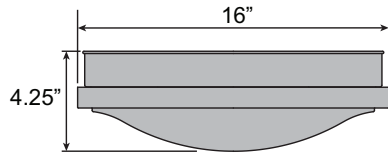

20799LEDMS-BS/ACR

Motion Sensor LED Flush Mount

Brushed Steel

Acrylic Lens

16" Dia. x 4.25"H

1 x 23 W SSL Integrated

1600 Delivered Lumens

3000K, 80 CRI, 120v

Damp Location

ETL (US/Canada) Listed

Energy Efficient

Additional Notes:

Programmable Motion Sensor

Detection Area 5' to 50'

Day / Night Sensor

Standby Dimming (80%, 50%, 25%, 10%)