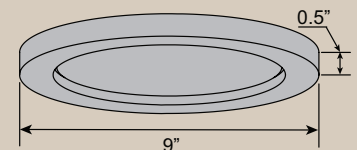

Acrylic Lens

Trim Ring Included

20837LEDD-BS/ACR

Brushed Steel

Acrylic Lens

Trim Ring Included

20838LEDD-WH/ACR

(1) LED Round Flush Mount