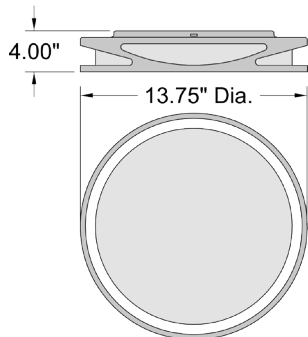

49990LEDD-SAT/ACR

LED Flush Mount

Satin Finish

Acrylic Lens

13.75" DIA. x 4"H

1 x 16 W SSL Dedicated LED (Included)

824 Delivered Lumens

3000K, 90 CRI, 120v

Dimmable

Damp Location

UL (US/Canada) Listed

Energy Efficient, JA8-2016/Title 24

49990LEDD-BL/ACR

Black Finish