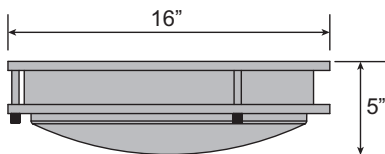

20472LEDD-BS/SACR

(1) LED Flush Mount

- Brushed Steel
- Starry Acrylic
- 16" Dia. x 5"H
- 1 x 25 W SSL Integrated
- 1803 Delivered Lumens
- 3000K, 90 CRI, 120v
- Dimmable
- Damp Location
- ETL (US/Canada) Listed
- Energy Efficient