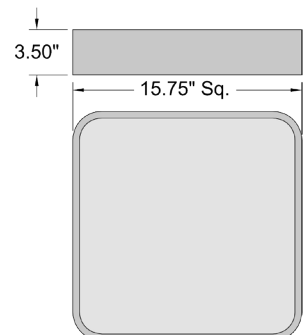

49981LEDD-BL/ACR

LED Flush Mount

Black Finish

Acrylic Lens

15.75"W x 3.5"H

1 x 24 W SSL Dedicated LED (Included)

1520 Delivered Lumens

3000K, 90 CRI, 120v

Dimmable

Damp Location

UL (US/Canada) Listed

Energy Efficient, JA8-2016/Title 24