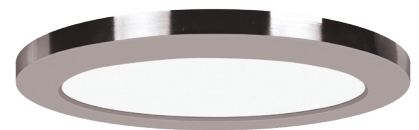

ETL (US/Canada) Listed

Energy Efficient

20838LEDD-BS/ACR

Brushed Steel

Acrylic Lens

Trim Ring Included

20838LEDD-CH/ACR

Chrome