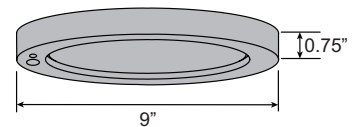

20851LEDMS-WH/ACR

LED Round Flush Mount

White

Acrylic Lens

9" Dia. x 0.75"H

1 x 18 W SSL Integrated

1100 Delivered Lumens

3000K, 85 CRI, 120-277v

Damp Location

ETL (US/Canada) Listed

Energy Efficient

Additional Notes:

15' Motion Sensitivity

Day / Night Mode Switch