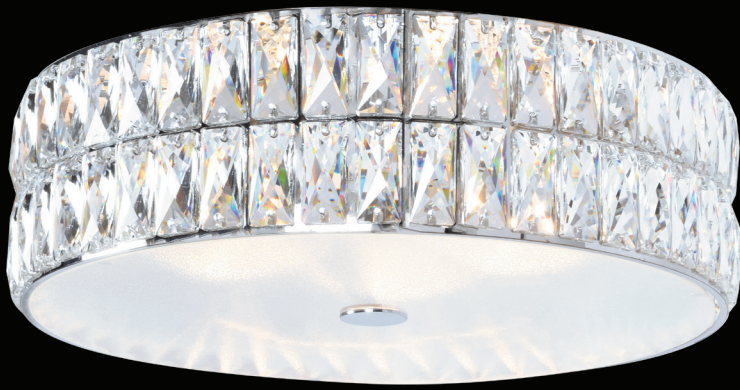

Dimmable

Damp Location

ETL (US/Canada) Listed

Energy Efficient

FLUSH MOUNTS

62355LEDD-MSS/CRY

62356LEDD-MSS/CRY

62357LEDD-MSS/CRY