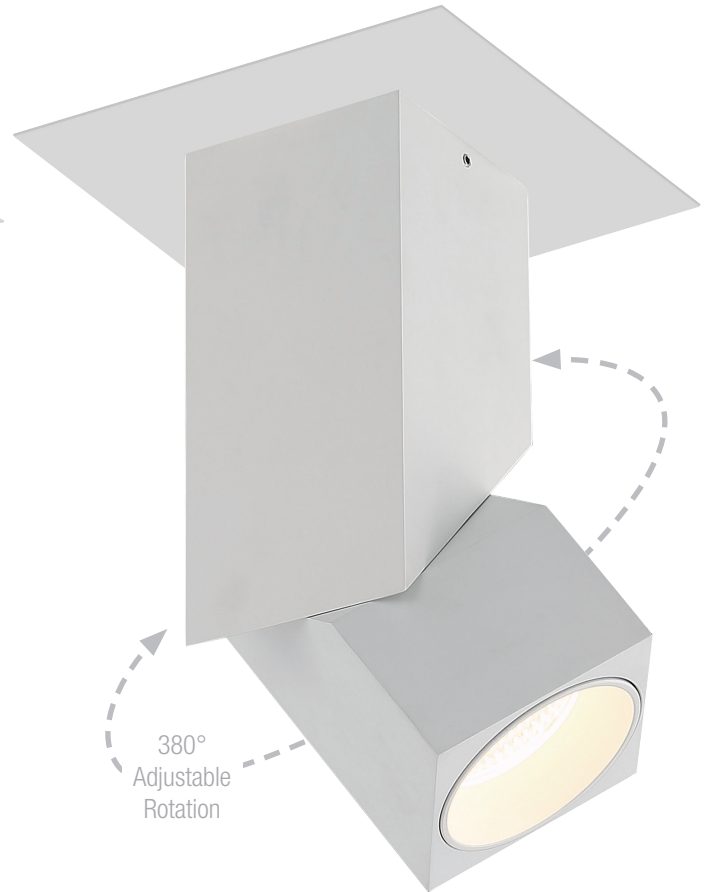

**20870LEDD-WH/ACR***LED Frameless Flush Mount*

White Finish

Acrylic Lens

5"DIA. x .75"H

1 x 10 W SSL Dedicated LED (Included)

1100 Nom. Lumens

3000K, 90 CRI, 120v

Dimmable

Damp Location

ETL (US/Canada) Listed

Energy Efficient, JA8-2016/Title 24

Does Not Mount To Shallow J-Box

50011LEDD-WH/CLR

LED Flush Mount with Mounting Plate

White

Clear