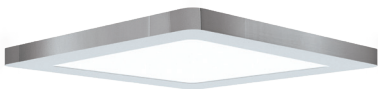

Acrylic Lens

Trim Ring Included

MODPLUS

120-277V

20840LEDD-BS/ACR

Brushed Steel
Acrylic Lens
Trim Ring Included

20840LEDD-CH/ACR

Chrome
Acrylic Lens
Trim Ring Included