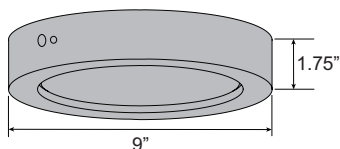

Damp Location

ETL (US/Canada) Listed

Energy Efficient

Additional Notes:

90 Minutes of Battery Life Minimum on 24 Hour Battery Charge

Test Button and Charging Indicator

2 Branch Circuit Connections

MODPLUS 120V