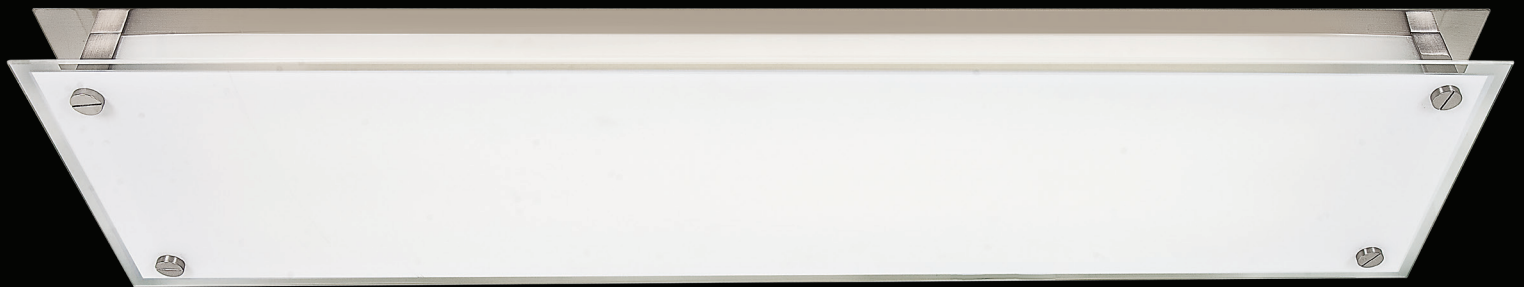

31030-BS/FST

Vision Fluorescent Ceiling or Wall Fixture

Finish: BS	Glass: FST	Included: T-5 HO Lamp	Certifications: Damp, Wall/Ceiling			
Model	Wattage	Base	Type	Kelvin	NomLumen	Dimensions
31028-BS/FST	2ft x 24 W	Bi-Pin	T-5 HO Fluorescent	3000k	3500lm	26.5"(L) x 9.5"(W) x 4"(H); 4"(ext)
31030-BS/FST	2ft x 39 W	Bi-Pin	T-5 HO Fluorescent	3000k	6200lm	38.25"(L) x 9.9"(W) x 3.5"(H); 4"(ext)