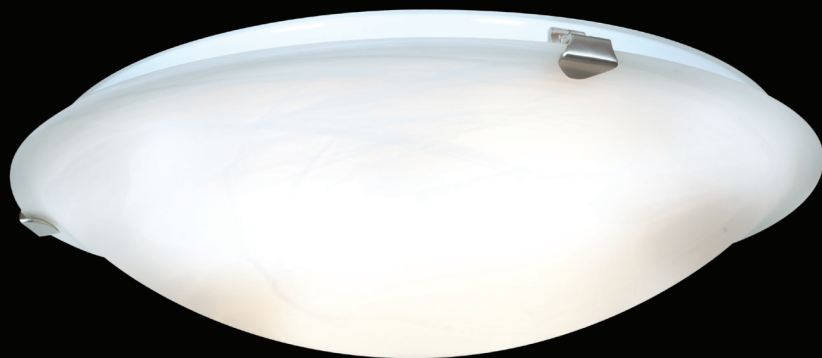

50160-WH/OPL

50161-WH/OPL

50162-WH/OPL

Orion Flush Mount

Finish: WH	Glass: OPL	Included: All SSL Boards, A-19 LED Lamp		Certifications: Dry/Damp, Wall/Ceiling			
Model	Wattage	Base	Type	Kelvin	NomLumen	Dimensions	
50160-WH/OPL	2lt x 60 W	E-26	A-19 Incandescent	2700k	1600lm	3.75"(H); 10.75"(dia)	
50160LEDD-WH/OPL	1lt x 17 W	SSL	90 CRI LED	3000k	1440lm	3.75"(H); 10.75"(dia)	 
50160LEDDLDP-WH/OPL	2lt x 10 W	E-26	90 CRI LED	3000k	1600lm	3.75"(H); 10.75"(dia)	
50161-WH/OPL	3lt x 60 W	E-26	A-19 Incandescent	2700k	2400lm	4"(H); 13.25"(dia)	
50161LEDD-WH/OPL	1lt x 17 W	SSL	90 CRI LED	3000k	1440lm	4"(H); 13.25"(dia)	 
50161LEDDLDP-WH/OPL	3lt x 10 W	E-26	90 CRI LED	3000k	2400lm	4"(H); 13.25"(dia)	
50162-WH/OPL	3lt x 60 W	E-26	A-19 Incandescent	2700k	2400lm	4.5"(H); 19"(dia)	
50162LEDD-WH/OPL	1lt x 30 W	SSL	90 CRI LED	3000k	2600lm	4.5"(H); 19"(dia)	  
50162LEDDLDP-WH/OPL	3lt x 10 W	E-26	90 CRI LED	3000k	2400lm	4.5"(H); 19"(dia)	