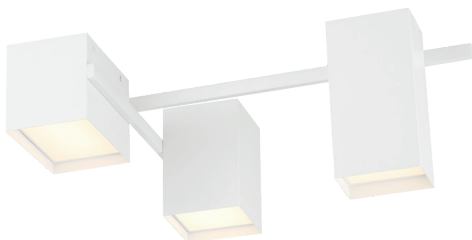

25" L x 16" W x 8.5" H

1 x 24 W SSL Dedicated LED (Included)

1375 Delivered Lumens

3000K, 90 CRI, 120v

Dimmable

Damp Location

UL (US/Canada) Listed

Energy Efficient, JA8-2016/Title 24