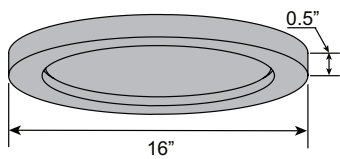

16" Dia. x 1"H

1 x 30 W SSL Integrated

2879 Delivered Lumens

3000K, 85 CRI, 120v

Dimmable

Damp Location

ETL (US/Canada) Listed

Energy Efficient