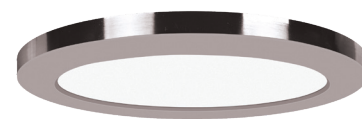

20830LEDD-CH/ACR

Chrome

Acrylic Lens

Trim Ring Included

20831LEDD-WH/ACR

(m) LED Round Flush Mount

White

Acrylic Lens

9" Dia. x 0.5"H

1 x 18 W SSL Integrated

1116 Delivered Lumens

3000K, 90 CRI, 120v

Dimmable

Damp Location

ETL (US/Canada) Listed

Energy Efficient, JA8-2016/Title 24