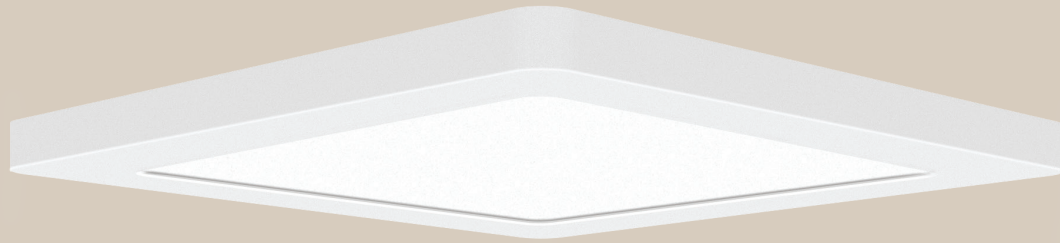

20834LEDD-WH/ACR

(m) LED Square Flush Mount

White

Acrylic Lens

8.5"L x 8.5"W 0.5"H

1 x 18 W SSL Integrated

1169 Delivered Lumens

3000K, 90 CRI, 120v

Dimmable

Damp Location

ETL (US/Canada) Listed

Energy Efficient, JA8-2016/Title 24

20834LEDD-BS/ACR

Brushed Steel

Acrylic Lens

Trim Ring Included

20834LEDD-CH/ACR

Chrome

Acrylic Lens

Trim Ring Included