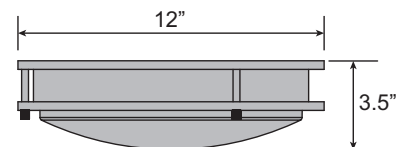

SPARC

20471LEDD-BRZ/SACR

(m) LED Flush Mount

Bronze

Starry Acrylic

14" Dia. x 4"H

1 x 20 W SSL Integrated

1376 Delivered Lumens

3000K, 90 CRI, 120v

Dimmable

Damp Location

ETL (US/Canada) Listed

Energy Efficient

20471LEDD-BS/SACR

Brushed Steel

Starry Acrylic

SPARC

20470LEDD-BS/SACR

(s) LED Flush Mount

Brushed Steel

Starry Acrylic

12" Dia. x 3.5"H

1 x 15 W SSL Integrated

945 Delivered Lumens

3000K, 90 CRI, 120v

Dimmable

Damp Location

ETL (US/Canada) Listed

Energy Efficient

20470LEDD-BRZ/SACR

Bronze

Starry Acrylic