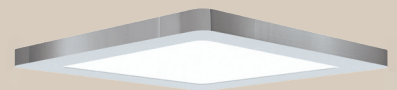

Dimmable

Damp Location

ETL (US/Canada) Listed

Energy Efficient, JA8-2016/Title 24

20834LEDD-BS/ACR

Brushed Steel

Acrylic Lens

Trim Ring Included