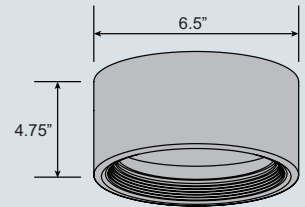

REEL

50006LEDD-WH/ACR

(m) LED Flush Mount

White

Acrylic Lens

6.5"Dia. x 4.75"H

1 x 20 W SSL Integrated

1003 Delivered Lumens

3000K, 85 CRI, 120-277v

Dimmable

Damp Location

UL (US/Canada) Listed

Energy Efficient

50006LEDD-BL/ACR

Black

Acrylic Lens

REEL

50005LEDD-BL/ACR

(s) LED Flush Mount

Black

Acrylic Lens

5.25"Dia. x 4"H

1 x 15 W SSL Integrated

819 Delivered Lumens

3000K, 85 CRI, 120-277v

Dimmable

Damp Location

UL (US/Canada) Listed

Energy Efficient

50005LEDD-WH/ACR

White

Acrylic Lens