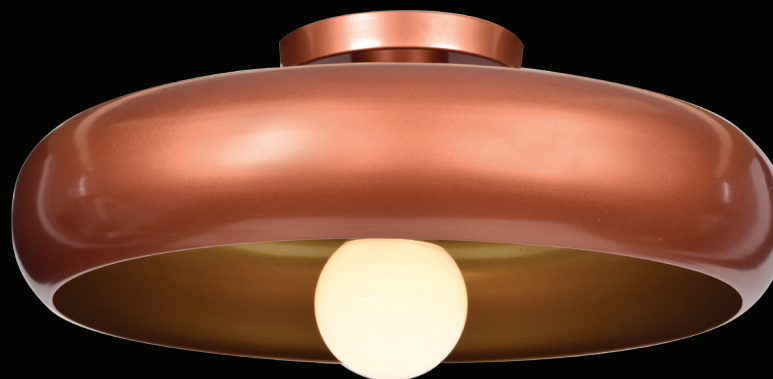

23880LEDDL-CP/GLD

Bistro Flush Mount

Finish: CP/GLD GLD/WHT MGRN/WHT RED/SILV	Glass: --	Included: G25 Frosted LED Lamps		Certifications: Dry/Damp, Ceiling			
Model	Wattage	Base	Type	Kelvin	NomLumen	Dimensions	
23880LEDDL-_/_/	1lt x 5 W	E-26	80 CRI LED	3000k	500lm	5.5"(H); 15.75"(dia)