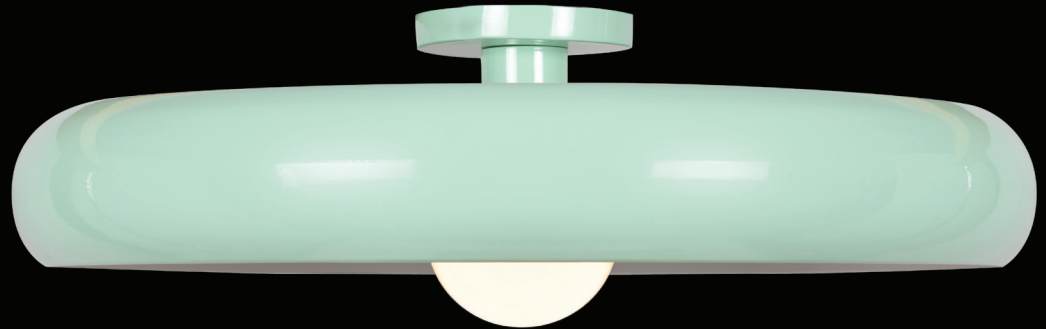

23881LEDDL-MGRN/WHT

Bistro Flush Mount

Finish: CP/GLD GLD/WHT MGRN/WHT RED/SILV	Glass: --	Included: G40 Frosted LED Lamps		Certifications: Dry/Damp, Ceiling			
Model	Wattage	Base	Type	Kelvin	NomLumen	Dimensions	
23881LEDDL-_/ _	11t x 12 W	E-26	80 CRI LED	3000k	1100lm	6.5"(H); 23.75"(dia)