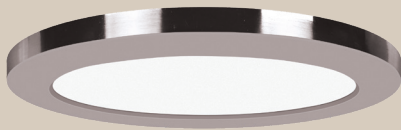

20837LEDD-CH/ACR

Chrome

Acrylic Lens

Trim Ring Included

20837LEDD-BS/ACR

Brushed Steel

Acrylic Lens

Trim Ring Included