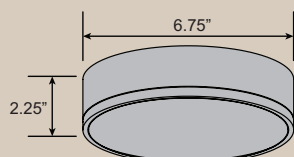

50004LEDD-WH/ACR

White

Acrylic Lens