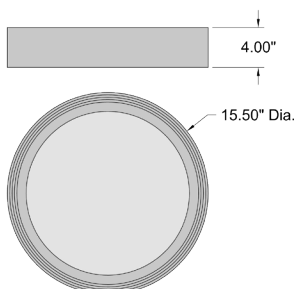

49970LEDD-MBL/ACR

LED Flush Mount

Matte Black Finish with Gold Accent

Acrylic Lens

15.5"DIA. x 4"H

1 x 24 W SSL Dedicated LED (Included)

1062 Delivered Lumens

3000K, 90 CRI, 120v

Dimmable

Damp Location

UL (US/Canada) Listed

Energy Efficient, JA8-2016/Title 24