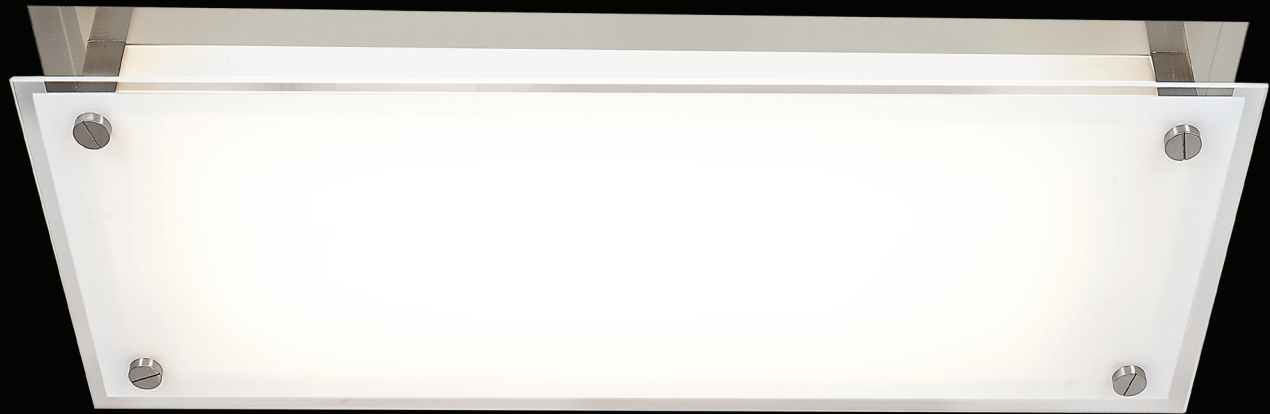

31028-BS/FST