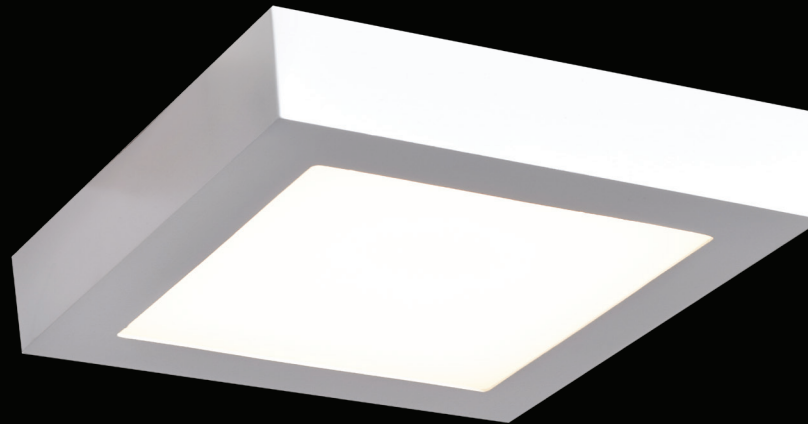

20802LEDD-WH/ACR

Strike 2.0 Dimmable LED Flush Mount

Finish: BRZ SILV WH	Glass: ACR	Included: SSL Boards	Certifications: Damp, Ceiling				
Model	Wattage	Base	Type	Kelvin	NomLumen	Dimensions	
20802LEDD-_/ACR	1ft x 12 W	SSL	90 CRI LED	3000k	960lm	7"(L) x 7"(W) x 1.5"(H)