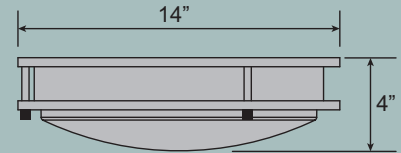

SPARC

20471LEDD-BRZ/SACR

(m) LED Flush Mount

Bronze

Starry Acrylic

14" Dia. x 4"H

1 x 20 W SSL Integrated

1376 Delivered Lumens

3000K, 90 CRI, 120v

Dimmable

Damp Location

ETL (US/Canada) Listed

Energy Efficient

20471LEDD-BS/SACR

Brushed Steel

Starry Acrylic

SPARC

20470LEDD-BS/SACR

(s) LED Flush Mount

Brushed Steel

Starry Acrylic

12" Dia. x 3.5"H

1 x 15 W SSL Integrated

945 Delivered Lumens

3000K, 90 CRI, 120v

Dimmable

Damp Location

ETL (US/Canada) Listed

Energy Efficient

20470LEDD-BRZ/SACR

Bronze

Starry Acrylic