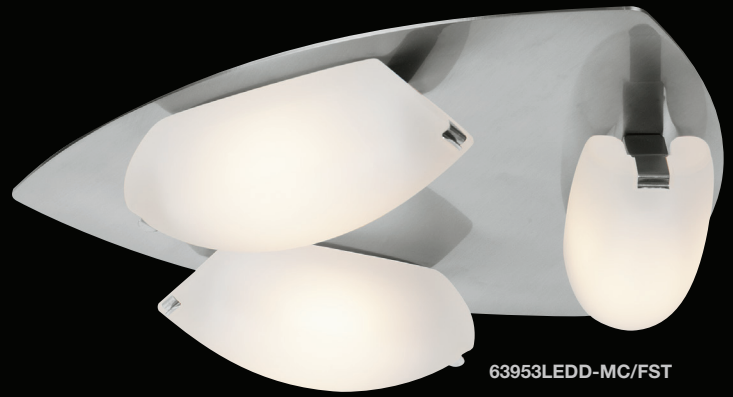

63953LEDD-MC/FST

Nido Wall and Ceiling Fixtures, Heavy Molded Frosted Glass supported with Spring Steel Clips

Finish: MC ORB	Glass: FST	Included: All SSL Boards		Certifications: Dry, Wall/Ceiling			
Model	Wattage	Base	Type	Kelvin	NomLumen	Dimensions	
63951LEDD-_/FST	1ft x 8 W	SSL	90 CRI LED	3000k	750lm	10"(L) x 6"(W) x 3.5"(H)	
63953LEDD-_/FST	3ft x 8 W	SSL	90 CRI LED	3000k	2250lm	13"(L) x 12.5"(W) x 3.75"(H)