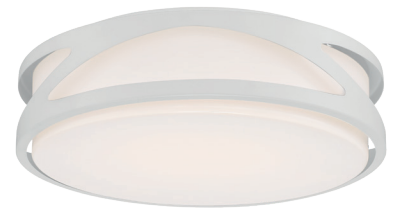

49990LEDD-WH/ACR

White Finish