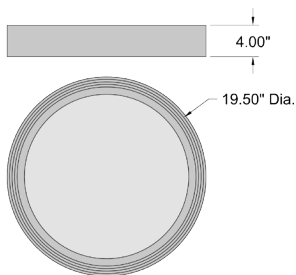

19.5"DIA. x 4"H

1 x 40 W SSL Dedicated LED (Included)

2155 Delivered Lumens

3000K, 90 CRI, 120v

Dimmable

Damp Location

UL (US/Canada) Listed

Energy Efficient, JA8-2016/Title 24