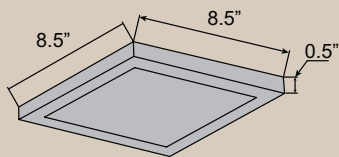

20834LEDD-WH/ACR

(m) LED Square Flush Mount

White

Acrylic Lens

8.5"L x 8.5"W 0.5"H

1 x 18 W SSL Integrated

1169 Delivered Lumens

3000K, 90 CRI, 120v

Dimmable

Damp Location

ETL (US/Canada) Listed

Energy Efficient, JA8-2016/Title 24

20834LEDD-BS/ACR

Brushed Steel

Acrylic Lens

Trim Ring Included