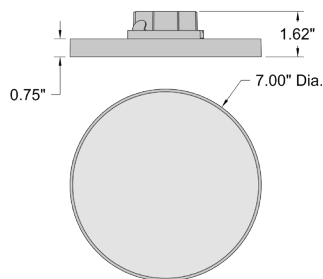

20871LEDD-WH/ACR

LED Frameless Flush Mount

White Finish

Acrylic Lens

7"DIA. x .75"H

1 x 15 W SSL Dedicated LED (Included)

1650 Nom. Lumens

3000K, 90 CRI, 120v

Dimmable

Damp Location

ETL (US/Canada) Listed

Energy Efficient, JA8-2016/Title 24

Does Not Mount To Shallow J-Box