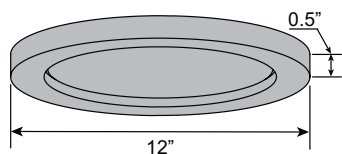

20838LEDD-WH/ACR

(1) LED Round Flush Mount

White

Acrylic Lens

12" Dia. x 0.5"H

1 x 24 W SSL Integrated

2743 Delivered Lumens

3000K, 80 CRI, 120-277v

0-10V Dimmable

Damp Location

ETL (US/Canada) Listed

Energy Efficient

20838LEDD-BS/ACR

Brushed Steel

Acrylic Lens

Trim Ring Included