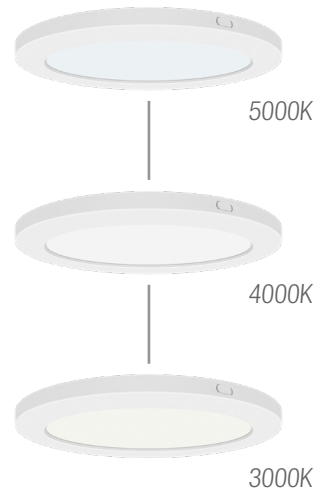

3 Colors in 1 Light

3 CCT Selectable Switch
Located on Backside

20832LEDDCS-WH/ACR

LED Flush Mount

White Finish

Acrylic Lens

12" DIA. x .5"H

1 x 24 W SSL Dedicated LED (Included)

1799 Delivered Lumens

3000K, 90 CRI, 120v

Dimmable

Damp Location

ETL (US/Canada) Listed

Energy Efficient

3 Selectable Color Temperatures; 3000K, 4000K, 5000K