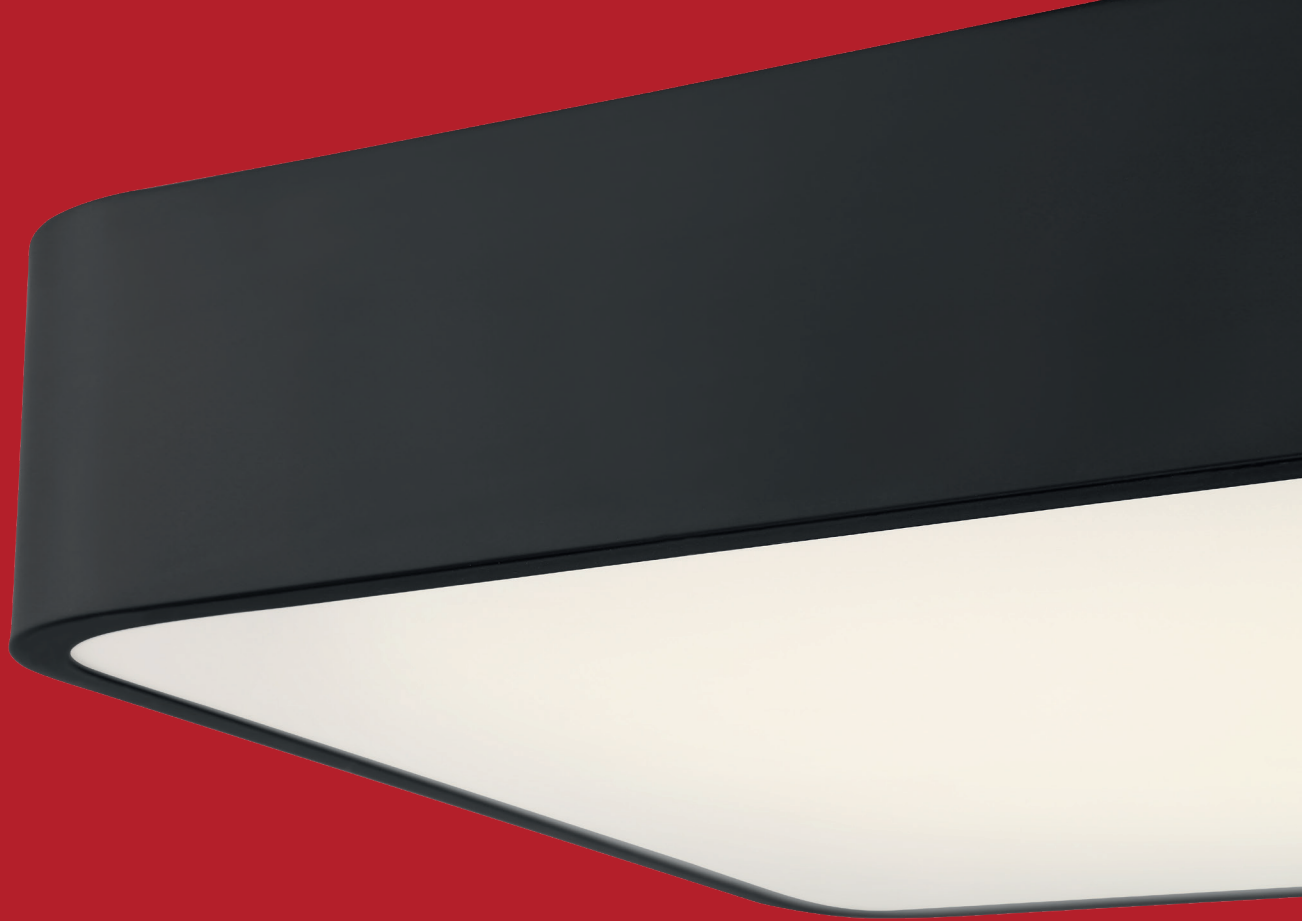

49981LEDD-SAT/ACR

Satin Finish

49981LEDD-WH/ACR

White Finish

49981LEDD-BL/ACR

LED Flush Mount

Black Finish

Acrylic Lens

15.75"W x 3.5"H

1 x 24 W SSL Dedicated LED (Included)

1520 Delivered Lumens

3000K, 90 CRI, 120v

Dimmable

Damp Location

UL (US/Canada) Listed

Energy Efficient, JA8-2016/Title 24