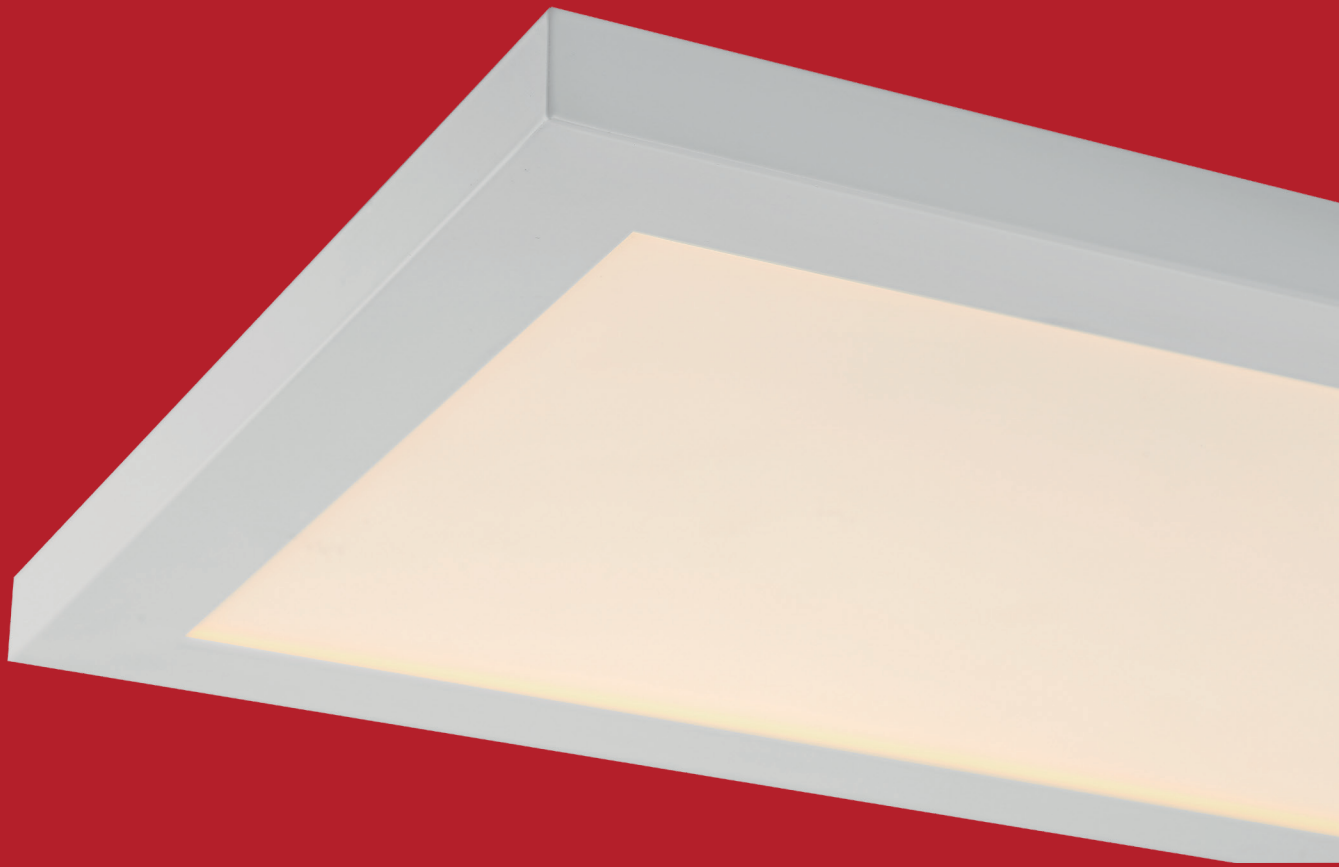

1400 Nom. Lumens

3000K, 90 CRI, 120v

Dimmable

Damp Location

ETL (US/Canada) Listed

Energy Efficient, JA8-2016/Title 24

MODPLUS

joekrauslighting 