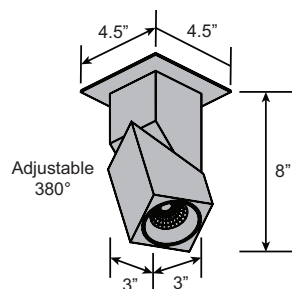

Additional Notes:

Can be Mount Horizontally or Vertically

50011LEDD-BL/CLR

Black
Clear

Shown : 50007LEDD-BL/ACR

REEL

Décor style streams from the essential Reel Collection. Ideal for the purest, these flush mounts seamlessly define the space securing the minimalist nuance. Available in three diameters, black or white, Reel exceeds excellence in delivering substantial light from the dedicated LED module. Features including dimmability, rated damp and durable acrylic lens, secure Reel's place as a perfect choice.