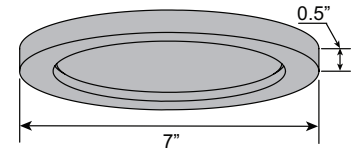

MODPLUS
120-277V

20836LEDD-WH/ACR

(s) LED Round Flush Mount

White

Acrylic Lens

7" Dia. x 0.5"H

1 x 12 W SSL Integrated

1253 Delivered Lumens

3000K, 80 CRI, 120-277v

0-10V Dimmable

Damp Location

ETL (US/Canada) Listed

Energy Efficient

20836LEDD-CH/ACR

Chrome

Acrylic Lens

Trim Ring Included

20836LEDD-BS/ACR

Brushed Steel

Acrylic Lens

Trim Ring Included

MODPLUS
120-277V

20837LEDD-WH/ACR

(m) LED Round Flush Mount

White

Acrylic Lens

9" Dia. x 0.5"H

1 x 18 W SSL Integrated

1841 Delivered Lumens

3000K, 80 CRI, 120-277v

0-10V Dimmable

Damp Location

ETL (US/Canada) Listed

Energy Efficient

20837LEDD-CH/ACR

Chrome

Acrylic Lens

Trim Ring Included

20837LEDD-BS/ACR

Brushed Steel

Acrylic Lens

Trim Ring Included