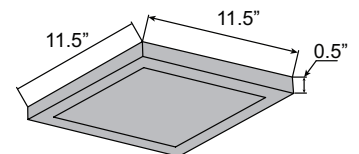

11.5"L x 11.5"W x 0.5"H

1 x 24 W SSL Integrated

1500 Delivered Lumens

3000K, 90 CRI, 120v

Dimmable

Damp Location

ETL (US/Canada) Listed

Energy Efficient, JA8-2016/Title 24