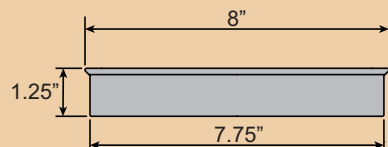

609 Delivered Lumens

3000K, 85 CRI, 120v

Dimmable

Damp Location

UL (US/Canada) Listed

Energy Efficient

MODPLUS

ModPLUS is a revolutionary, contemporary flush mount, that is raising the bar in lighting. Our standard 7", 9" and 12" white flush mount, round or square, has a magnetized surface. The magic is in the magnet which allows you to keep it white or select an alternative finish by simply snapping on the trim of choice. Explore our 16" version, our motion sensor and emergency battery back-up options.