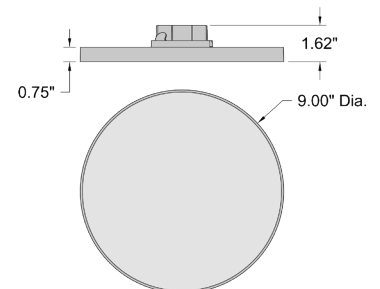

20872LEDD-WH/ACR

LED Frameless Flush Mount

White Finish

Acrylic Lens

9" DIA. x .75" H

1 x 20 W SSL Dedicated LED (Included)

2200 Nom. Lumens

3000K, 90 CRI, 120v

Dimmable

Damp Location

ETL (US/Canada) Listed

Energy Efficient, JA8-2016/Title 24

Does Not Mount To Shallow J-Box