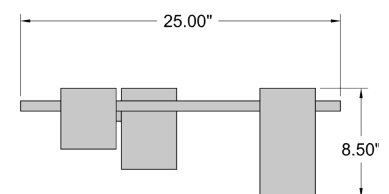

MADRID

52180LEDD-MBL/ACR

LED Flush Mount

Matte Black Finish

Acrylic Lens

25" L x 16" W x 8.5" H

1 x 24 W SSL Dedicated LED (Included)

1375 Delivered Lumens

3000K, 90 CRI, 120v

Dimmable

Damp Location

UL (US/Canada) Listed

Energy Efficient, JA8-2016/Title 24

52180LEDD-MWH/ACR

Matte White Finish