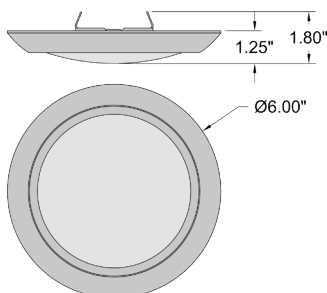

20875LEDD-WH/ACR

LED Flush Mount

White Finish

Acrylic Lens

6" DIA. x 1.25" H

1 x 15 W SSL Dedicated LED (Included)

825 Nom. Lumens

3000K, 90 CRI, 120v

Dimmable

Wet Location

ETL (US/Canada) Listed

Energy Efficient, JA8-2016/Title 24

5", 6" Recessed Can Adapter Sold Separately (#20875-CLIP)