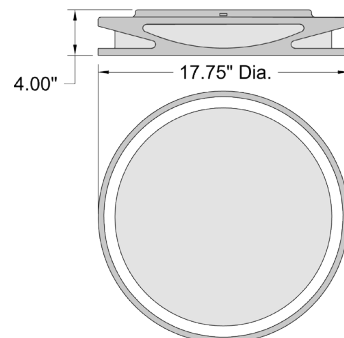

49991LEDD-BL/ACR

LED Flush Mount

Black Finish

Acrylic Lens

17.75" DIA. x 4"H

1 x 24 W SSL Dedicated LED (Included)

1455 Delivered Lumens

3000K, 90 CRI, 120v

Dimmable

Damp Location

UL (US/Canada) Listed

Energy Efficient, JA8-2016/Title 24