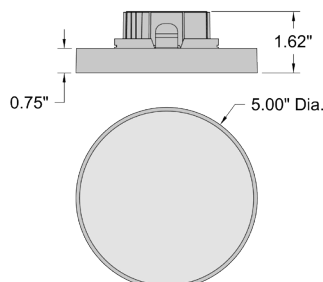

20870LEDD-WH/ACR

LED Frameless Flush Mount

White Finish

Acrylic Lens

5"DIA. x .75"H

1 x 10 W SSL Dedicated LED (Included)

1100 Nom. Lumens

3000K, 90 CRI, 120v

Dimmable

Damp Location

ETL (US/Canada) Listed

Energy Efficient, JA8-2016/Title 24

Does Not Mount To Shallow J-Box