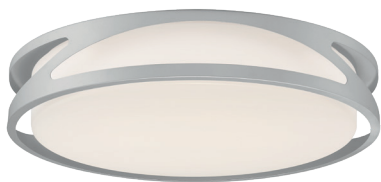

LUCIA

49991LEDD-SAT/ACR

Satin Finish

49991LEDD-WH/ACR

White Finish

49991LEDD-BL/ACR

LED Flush Mount

Black Finish

Acrylic Lens

17.75" DIA. x 4"H

1 x 24 W SSL Dedicated LED (Included)

1455 Delivered Lumens

3000K, 90 CRI, 120v

Dimmable

Damp Location

UL (US/Canada) Listed

Energy Efficient, JA8-2016/Title 24