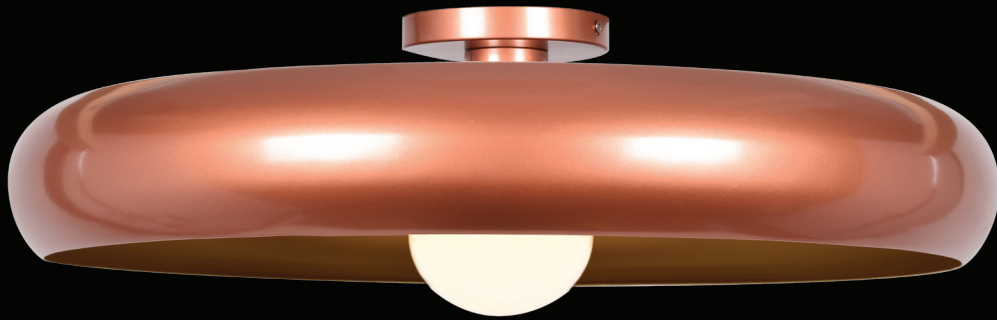

23881LEDDL-CP/GLD