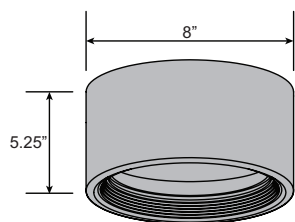

50007LEDD-BL/ACR

(1) LED Flush Mount

Black

Acrylic Lens

8" Dia. x 5.25"H

1 x 30 W SSL Integrated

1814 Delivered Lumens

3000K, 85 CRI, 120-277v

Dimmable

Damp Location

UL (US/Canada) Listed

Energy Efficient